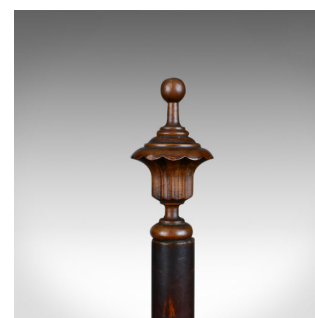

Antique Pole Screen, English, Regency, Fire Screen, Rosewood, Crewelwork
c.1820

DESCRIPTION

Our Stock # 18.5620

This is an antique pole screen, an English, Regency fire screen in rosewood with crewelwork, needlepoint panel dating to the early 19th century, circa 1820.

- Raised on a robust rosewood stand with good colour and grain interest
- A tripod of beautifully carved cabriole legs featuring carved knees and scrolled leaf toes
- An inverted finial beneath tapering, turned and carved post
- The post rising to urn and ball finial
- Adjustable height, crewelwork, circular tapestry screen
- Depicting a floral garland in a pastel palette
- Framed in a shaped, fretwork rosewood mount

A superior example of it's type. Solid and stable, delivered waxed, polished and ready for the home.

Search [London Fine for #18.5620](#) , or scan the QR code for more photos and details

DIMENSIONS

- Max Width: 40.75cm (16")
- Max Depth: 40.75cm (16")
- Max Height: 144cm (56.75")