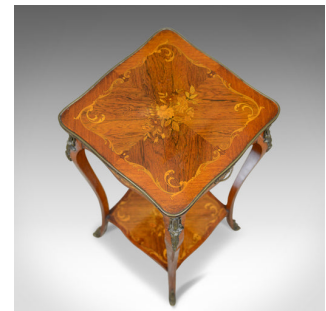

French Antique Etagere, Kingwood Side Table, Nightstand, Druce and Co,  
c.1870

**DESCRIPTION**

Our Stock # 18.5626

This is a French antique etagere, a kingwood side table or nightstand retailed by Druce & Co., London in the late 19th century, circa 1870.

- Superior craftsmanship in the finest timbers
- Rich, warm honey hues to the select kingwood
- The quarter veneered top with floral spray marquetry
- Framed in an inlaid foliate scroll border, cross-banded to the perimeter
- A brass band finishes the overhanging top
- A single, shaped frieze drawer dressed with ornate, pierced brass handle
- The side panels similarly decorated with marquetry inlay
- Raised on elegant, sinuous cabriole legs
- The knees and feet adorned with cast brass appliqué and sabots
- A similarly decorated under-tier unites the legs

Search [London Fine for #18.5626](#) , or scan the QR code for more photos and details

**DIMENSIONS**

Max Width: 39.5cm (15.5")

Max Depth: 39.5cm (15.5")

Max Height: 78.5cm (31")

Find out more about Druce & Co, Baker Street, London here...