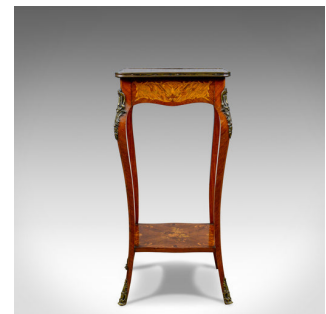

French Antique Etagere, Kingwood Side Table, Nightstand, Druce and Co,  
c.1870

**DESCRIPTION**

Our Stock # 18.5626

This is a French antique etagere, a kingwood side table or nightstand retailed by Druce & Co., London in the late 19th century, circa 1870.

- Superior craftsmanship in the finest timbers
- Rich, warm honey hues to the select kingwood
- The quarter veneered top with floral spray marquetry
- Framed in an inlaid foliate scroll border, cross-banded to the perimeter
- A brass band finishes the overhanging top
- A single, shaped frieze drawer dressed with ornate, pierced brass handle
- The side panels similarly decorated with marquetry inlay
- Raised on elegant, sinuous cabriole legs
- The knees and feet adorned with cast brass appliqué and sabots
- A similarly decorated under-tier unites the legs

Search [London Fine for #18.5626](#) , or scan the QR code for more photos and details

**DIMENSIONS**

Max Width: 39.5cm (15.5")

Max Depth: 39.5cm (15.5")

Max Height: 78.5cm (31")

Find out more about Druce & Co, Baker Street, London here...