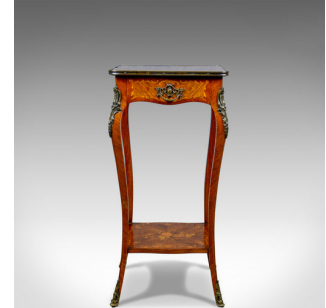

French Antique Etagere, Kingwood Side Table, Nightstand, Druce and Co,  
c.1870

**DESCRIPTION**

Our Stock # 18.5626

This is a French antique etagere, a kingwood side table or nightstand retailed by Druce & Co., London in the late 19th century, circa 1870.

- Superior craftsmanship in the finest timbers
- Rich, warm honey hues to the select kingwood
- The quarter veneered top with floral spray marquetry
- Framed in an inlaid foliate scroll border, cross-banded to the perimeter
- A brass band finishes the overhanging top
- A single, shaped frieze drawer dressed with ornate, pierced brass handle
- The side panels similarly decorated with marquetry inlay
- Raised on elegant, sinuous cabriole legs
- The knees and feet adorned with cast brass appliqué and sabots
- A similarly decorated under-tier unites the legs

Search [London Fine for #18.5626](#) , or scan the QR code for more photos and details

**DIMENSIONS**

Max Width: 39.5cm (15.5")

Max Depth: 39.5cm (15.5")

Max Height: 78.5cm (31")

Find out more about Druce & Co, Baker Street, London here...