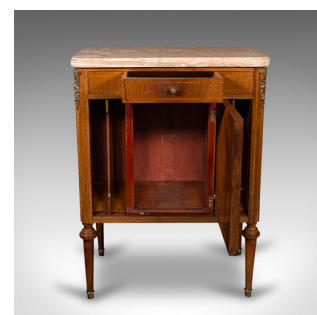

Antique Bedside Cabinet, French Kingwood, Marble, Nightstand Cupboard, Victorian

DESCRIPTION

Our Stock # 24872

This is an antique bedside cabinet. A French, Kingwood and marble nightstand cupboard, dating to the late Victorian period, circa 1900.

- <li class="p1">Appealing bedroom piece, with a delightful form and finish
-

- <li class="p1">Pleasingly arranged with a small drawer over a central cabinet
-

Search [London Fine for #24872](#) , or scan the QR code for more photos and details

DIMENSIONS

- Max Width: 65cm (25.5")
- Max Depth: 38cm (15")
- Max Height: 87cm (34.25")
- Central Cupboard Width: 25cm (9.75")
- Central Cupboard Depth: 28.5cm (11.25")
- Central Cupboard Height: 40cm (15.75")
- Vertical Compartment Width: 5cm (2")
- Vertical Compartment Depth: 30cm (11.75")
- Vertical Compartment Height: 40cm (15.75")