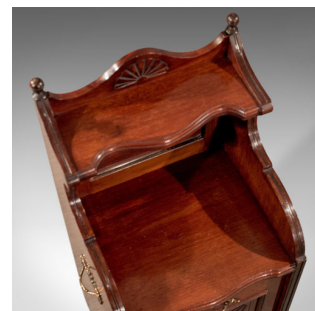

Antique Coal Purdonium, Fire Side Log Bin, English, Edwardian, Walnut Circa 1910

DESCRIPTION

Our Stock # 11.3230

This is an antique coal Purdonium, or fire side log bin. An English, Edwardian, walnut cabinet dating to the early 20th century, circa 1910.

- A pleasing Edwardian fireside cabinet presented in good antique condition
- Very versatile offering use for coal, logs or kindling
- In walnut offering charming colour
- Benefiting from wonderful bevel edge mirror inset
- Top quality original cast brass pull
- Pull front opens to reveal storage area
- Galleried top, with Greco style centre carving flanked by turned finials
- Cast brass side and front handles
- Riding upon original ceramic castors
- Of quality craftsmanship
- Useful proportion

Search [London Fine for #11.3230](#) , or scan the QR code for more photos and details

DIMENSIONS

Max Width: 39cm (15.25")

Max Depth: 35cm (13.75")

Max Height: 95cm (37.5")