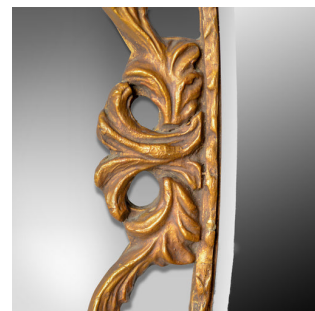

## Antique Wall Mirror, English, Victorian, Gilt Gesso, Classical Taste, Circa 1880

**DESCRIPTION**

Our Stock # 18.5159

This is an antique wall mirror, an English, Victorian, gilt gesso mirror in the classical taste dating to the latter part of the 19th century, circa 1880.

- Typically Victorian elaborate and elegant design
- Gilt gesso frame featuring scrolls and foliate details
- Quality shaped, bevelled mirror plate
- Supplied with fixings to hang portrait

An attractive antique wall mirror ready to hang.

Search [London Fine for #18.5159](#), or scan the QR code for more photos and details

**DIMENSIONS**

Max Width: 53cm (20.75")

Max Depth: 3cm (1.25")

Max Height: 87cm (34.25")