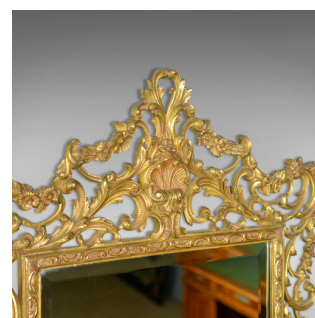

## Vintage Wall Mirror, English, Rococo Revival Manner, Art Deco Period, Circa 1940

### DESCRIPTION

Our Stock # 18.5514

This is a vintage wall mirror, an English piece in the Rococo revival manner dating to the Art Deco period of the 20th century, circa 1940.

- An elaborate and elegant Italianate design
- Cast gilt metal frame featuring scrolls, floral and foliate details
- A broad pierced border of quality casting
- Quality bevelled mirror plate
- Supplied with fixings to hang portrait

A rather fabulous mirror. Solid joints and construction, delivered ready for the home.

Search [London Fine for #18.5514](#), or scan the QR code for more photos and details

### DIMENSIONS

Max Width: 68.5cm (27")

Max Depth: 3cm (1.25")

Max Height: 96cm (37.75")