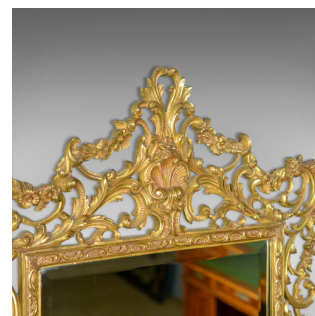

Vintage Wall Mirror, English, Rococo Revival Manner, Art Deco Period, Circa 1940

DESCRIPTION

Our Stock # 18.5514

This is a vintage wall mirror, an English piece in the Rococo revival manner dating to the Art Deco period of the 20th century, circa 1940.

- An elaborate and elegant Italianate design
- Cast gilt metal frame featuring scrolls, floral and foliate details
- A broad pierced border of quality casting
- Quality bevelled mirror plate
- Supplied with fixings to hang portrait

A rather fabulous mirror. Solid joints and construction, delivered ready for the home.

Search [London Fine for #18.5514](#), or scan the QR code for more photos and details

DIMENSIONS

Max Width: 68.5cm (27")