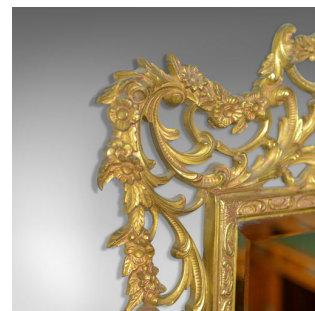

Vintage Wall Mirror, English, Rococo Revival Manner, Art Deco Period, Circa 1940

DESCRIPTION

Our Stock # 18.5514

This is a vintage wall mirror, an English piece in the Rococo revival manner dating to the Art Deco period of the 20th century, circa 1940.

- An elaborate and elegant Italianate design
- Cast gilt metal frame featuring scrolls, floral and foliate details
- A broad pierced border of quality casting
- Quality bevelled mirror plate
- Supplied with fixings to hang portrait

A rather fabulous mirror. Solid joints and construction, delivered ready for the home.

Search [London Fine for #18.5514](#), or scan the QR code for more photos and details

DIMENSIONS

Max Width: 68.5cm (27")