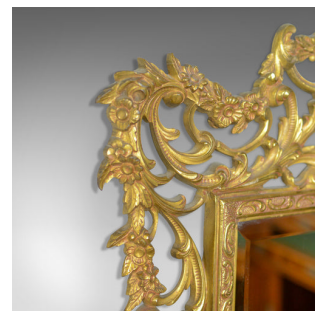

## Vintage Wall Mirror, English, Rococo Revival Manner, Art Deco Period, Circa 1940

### DESCRIPTION

Our Stock # 18.5514

This is a vintage wall mirror, an English piece in the Rococo revival manner dating to the Art Deco period of the 20th century, circa 1940.

- An elaborate and elegant Italianate design
- Cast gilt metal frame featuring scrolls, floral and foliate details
- A broad pierced border of quality casting
- Quality bevelled mirror plate
- Supplied with fixings to hang portrait

A rather fabulous mirror. Solid joints and construction, delivered ready for the home.

Search [London Fine for #18.5514](#), or scan the QR code for more photos and details

### DIMENSIONS

Max Width: 68.5cm (27")

Max Depth: 3cm (1.25")

Max Height: 96cm (37.75")