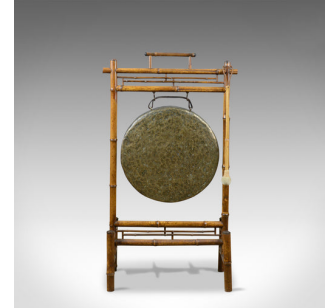

Large Antique Dinner Gong, Bamboo Frame, Victorian Instrument, Circa 1890

DESCRIPTION

Our Stock # 18.5528

This is a large antique bronze dinner gong mounted in a bamboo frame. A Victorian instrument dating to the late 19th century, circa 1890.

- Attractive bronze gong with natural aged patina
- Hammered finish with deep sides
- Leather hanging strap
- Bamboo frame displaying good colour and a desirable aged patina
- Decorated with geometric inset panels and handle to the top
- Wooden beater hangs to the side for convenience

Max Width: 56cm (22")

Max Depth: 29cm (11.5")

Max Height: 105.5cm (41.5")