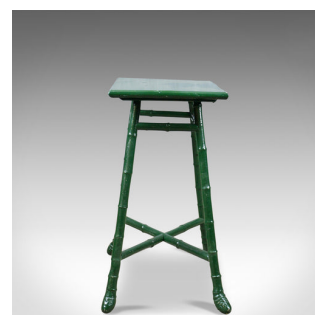

Small, Antique Bamboo Table, Side Occasional, Oriental, Painted, Victorian  
c1880

**DESCRIPTION**

Our Stock # 18.5544

This is a small antique bamboo table, a side or occasional table of oriental origin, later painted and dating to the Victorian period circa 1880.

- A small, quality, antique oriental table
- In bamboo historically refinished in an Oxford green
- Raised on gently splayed legs with splayed united by an 'X' stretcher
- Of quality craftsmanship and ideal for any room
- Very desirable classic oriental Victorian styling

A simply lovely item of functional furniture and a piece to be welcomed into any location. Solid joints and construction, delivered waxed, polished and ready for the home.

Search [London Fine for #18.5544](#) , or scan the QR code for more photos and details

**DIMENSIONS**

Max Width: 50.25cm (19.75")

Max Depth: 34.5cm (13.5")

Max Height: 64.5cm (25.5")