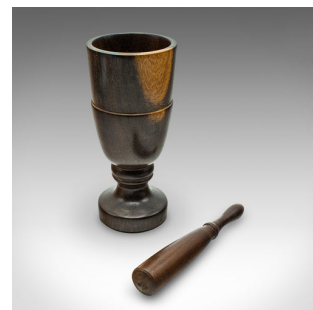

Vintage Mortar And Pestle, English, Turned Walnut, Apothecary, Kitchen, C.1970

DESCRIPTION

Our Stock # 24615

This is a vintage mortar and pestle. An English, turned walnut apothecary or kitchen aid, dating to the late 20th century, circa 1970.

- <li class="p1">Charming wood turned set, with a great visual appearance
-

This is an endearing vintage mortar and pestle, with wonderful colour and a pleasingly tactile finish. Delivered ready for the home.

Search [London Fine for #24615](#) , or scan the QR code for more photos and details

DIMENSIONS

- Mortar Width: 9cm (3.5")
- Mortar Depth: 9cm (3.5")
- Mortar Height: 19.5cm (7.75")
- Pestle Diameter: 3cm (1.25")
- Pestle Length: 18cm (7")