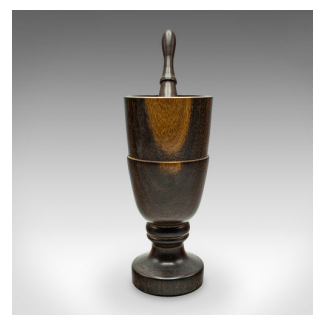

Vintage Mortar And Pestle, English, Turned Walnut, Apothecary, Kitchen, C.1970

DESCRIPTION

Our Stock # 24615

This is a vintage mortar and pestle. An English, turned walnut apothecary or kitchen aid, dating to the late 20th century, circa 1970.

- <li class="p1">Charming wood turned set, with a great visual appearance
-

This is an endearing vintage mortar and pestle, with wonderful colour and a pleasingly tactile finish. Delivered ready for the home.

Search [London Fine for #24615](#) , or scan the QR code for more photos and details

DIMENSIONS

- Mortar Width: 9cm (3.5")
- Mortar Depth: 9cm (3.5")
- Mortar Height: 19.5cm (7.75")
- Pestle Diameter: 3cm (1.25")
- Pestle Length: 18cm (7")