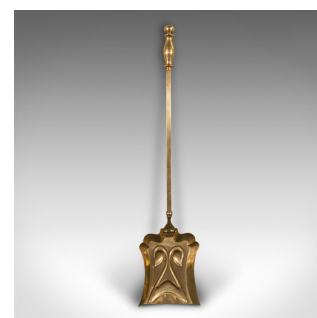

Set of 3 Antique Fireside Tools, English, Brass, Coal Shovel, Poker, Victorian

DESCRIPTION

Our Stock # 24517

This is a set of antique fireside tools. An English, brass poker, coal shovel and tongs, dating to the Victorian period, circa 1870.

- <li class="p1">Of good size with attractive tones and form
- <li class="p1">Displaying a desirable aged patina throughout
- <li class="p1">Brass handles and detail presents warm golden tones
- <li class="p1">Foliate motif to the coal shovel catches the eye
- <li class="p1">Each piece with a fascinating squared shaft

This is an appealing set of antique fireside tools, suitable for all fuel types and an elegant addition to the fireside. Delivered ready to use.

Search [London Fine for #24517](#) , or scan the QR code for more photos and details

DIMENSIONS

- Shovel Width: 14.5cm (5.75")
- Shovel Depth: 3.5cm (1.5")
- Shovel Height: 67cm (26.5")
- Tongs Width: 9cm (3.5")
- Tongs Depth: 2.5cm (1")
- Tongs Height: 65.5cm (25.75")
- Poker Width: 2.5cm (1")
- Poker Depth: 2.5cm (1")
- Poker Height: 65cm (25.5")