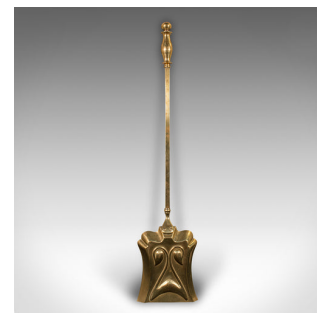

Set of 3 Antique Fireside Tools, English, Brass, Coal Shovel, Poker, Victorian

DESCRIPTION

Our Stock # 24517

This is a set of antique fireside tools. An English, brass poker, coal shovel and tongs, dating to the Victorian period, circa 1870.

- <li class="p1">Of good size with attractive tones and form
- <li class="p1">Displaying a desirable aged patina throughout
- <li class="p1">Brass handles and detail presents warm golden tones
- <li class="p1">Foliate motif to the coal shovel catches the eye
- <li class="p1">Each piece with a fascinating squared shaft

This is an appealing set of antique fireside tools, suitable for all fuel types and an elegant addition to the fireside. Delivered ready to use.

Search [London Fine for #24517](#) , or scan the QR code for more photos and details

DIMENSIONS

- Shovel Width: 14.5cm (5.75")
- Shovel Depth: 3.5cm (1.5")
- Shovel Height: 67cm (26.5")
- Tongs Width: 9cm (3.5")
- Tongs Depth: 2.5cm (1")
- Tongs Height: 65.5cm (25.75")
- Poker Width: 2.5cm (1")
- Poker Depth: 2.5cm (1")
- Poker Height: 65cm (25.5")