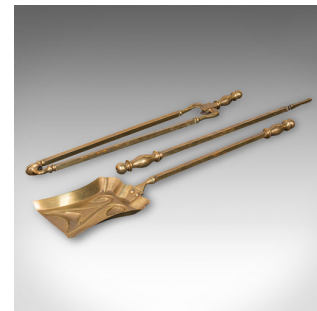

Set of 3 Antique Fireside Tools, English, Brass, Coal Shovel, Poker, Victorian

DESCRIPTION

Our Stock # 24517

This is a set of antique fireside tools. An English, brass poker, coal shovel and tongs, dating to the Victorian period, circa 1870.

- <li class="p1">Of good size with attractive tones and form
- <li class="p1">Displaying a desirable aged patina throughout
- <li class="p1">Brass handles and detail presents warm golden tones
- <li class="p1">Foliate motif to the coal shovel catches the eye
- <li class="p1">Each piece with a fascinating squared shaft

This is an appealing set of antique fireside tools, suitable for all fuel types and an elegant addition to the fireside. Delivered ready to use.

Search [London Fine for #24517](#) , or scan the QR code for more photos and details

DIMENSIONS

- Shovel Width: 14.5cm (5.75")
- Shovel Depth: 3.5cm (1.5")
- Shovel Height: 67cm (26.5")
- Tongs Width: 9cm (3.5")
- Tongs Depth: 2.5cm (1")
- Tongs Height: 65.5cm (25.75")
- Poker Width: 2.5cm (1")
- Poker Depth: 2.5cm (1")
- Poker Height: 65cm (25.5")