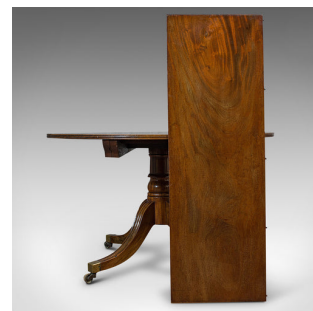

## Antique Dining Table, English, Mahogany, Seats 4-6, Extending, Regency, C.1820

### DESCRIPTION

Our Stock # 18.5557

This is an antique dining table. An English, mahogany 4-6 seat extending table, dating to the Regency period and later, circa 1820.

- Quality dining furniture
- Displays a desirable aged patina
- Select mahogany shows fine grain interest
- Mellow russet hues beam through the wax polish finish
- Single extension leaf in good order and easy to add in place
- Stout, turned baluster columns providing a stable surface
- Raised upon splayed and swept, reeded legs
- Riding upon good quality, solid brass castors

This is a fine antique dining table offering seating up to six with an easily extended central leaf. Solid joints and construction. Delivered waxed, polished and ready for the home.

Search [London Fine for #18.5557](#) , or scan the QR code for more photos and details

### DIMENSIONS

Min Width: 121cm (47.75")  
Max Width: 161.5cm (63.5")  
Max Depth: 121cm (47.75")  
Max Height: 72cm (28.25")  
Leaf Width: 40.5cm (16")