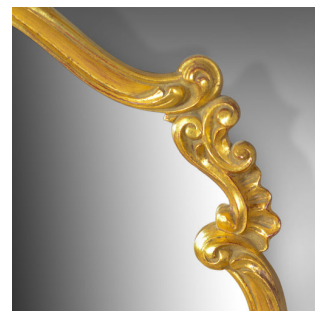

Large, Vintage Wall Mirror, Rococo Revival Manner, English, Late 20th Century

**DESCRIPTION**

Our Stock # 18.5564

This is a large, vintage wall mirror in the Victorian Rococo revival manner, English dating to the latter part of the 20th century.

- Typically elaborate and elegant design
- Gilt frame featuring scrolls, leaves and embellishment
- Quality shaped mirror plate
- Supplied strung, ready to hang

An attractive large, vintage wall mirror. Delivered ready to hang.

Search [London Fine for #18.5564](#), or scan the QR code for more photos and details

DIMENSIONS

Max Width: 122cm (48")

Max Height: 90cm (35.5")

Max Depth: 6cm (2.25")