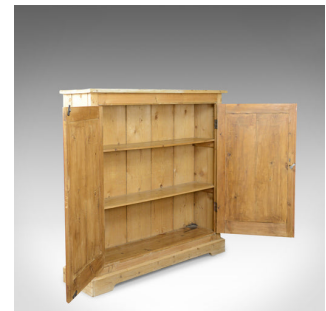

Narrow Antique Pine Cupboard, English, Victorian, Kitchen Cabinet Circa 1850

DESCRIPTION

Our Stock # 18.5614

This is a narrow antique pine cupboard, an English, Victorian kitchen cabinet dating to circa 1850.

- Chamfered edged top over pine cupboard
- Grain interest with a desirable aged patina
- Standing upon a continuous, shaped plinth base
- A pair of field panel doors
- Dressed with brass pull operating a twist catch
- Open to reveal storage space divided by a pair of shelves
- Original panelled back boards

A charming narrow antique pine cupboard for the country kitchen. Solid joints and construction, delivered waxed, polished and ready for the home.

Search [London Fine for #18.5614](#), or scan the QR code for more photos and details

DIMENSIONS

Max Width: 122cm (48")

Max Depth: 30.5cm (12")

Max Height: 117.5cm (46.25")