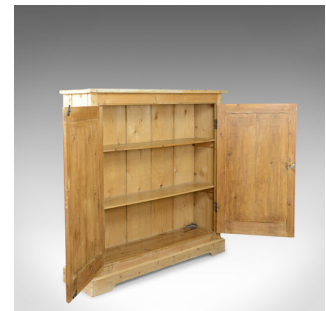

Narrow Antique Pine Cupboard, English, Victorian, Kitchen Cabinet Circa 1850

DESCRIPTION

Our Stock # 18.5614

This is a narrow antique pine cupboard, an English, Victorian kitchen cabinet dating to circa 1850.

- Chamfered edged top over pine cupboard
- Grain interest with a desirable aged patina
- Standing upon a continuous, shaped plinth base
- A pair of field panel doors
- Dressed with brass pull operating a twist catch
- Open to reveal storage space divided by a pair of shelves
- Original panelled back boards

A charming narrow antique pine cupboard for the country kitchen. Solid joints and construction, delivered waxed, polished and ready for the home.

Search [London Fine for #18.5614](#), or scan the QR code for more photos and details

DIMENSIONS

Max Width: 122cm (48")

Max Depth: 30.5cm (12")

Max Height: 117.5cm (46.25")