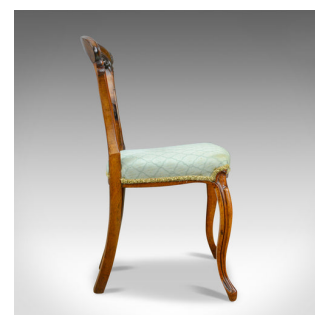

Antique Set of Four Dining Chairs, English, William IV, Rosewood, Circa 1835

DESCRIPTION

Our Stock # 18.5619

This is an antique set of four dining chairs, English, William IV buckle backs in rosewood dating to the early 19th century, circa 1835.

- Superior set of four period chairs in rosewood
- Grain interest, of good colour and a desirable aged patina
- Offering a solid, stable and comfortable seat
- Shaped crest rail with carved foliate details
- Scrolled and linked backrest unites the pinched waist
- Cabriole legs with bumped knee, square section, swept rear legs
- Serpentine seat rail and traditional stuff over seat pads
- Upholstered in a pale cloth with geometric design, in good order
- Generous seat height offering comfort

A touch of class in these period, rosewood chairs. Solid joints and construction, delivered waxed, polished and ready for the home.

Search [London Fine for #18.5619](#), or scan the QR code for more photos and details

DIMENSIONS

Max Width: 45.75cm (18")
 Max Depth: 44cm (17.25")
 Max Height: 84cm (33")
 Seat Width: 40.75cm (16")
 Seat Depth: 32cm (12.5")
 Seat Height: 45cm (17.75")