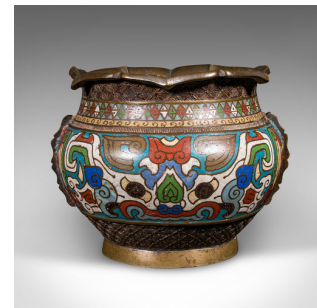

Antique Siamese Planter Bowl, Thai, Bronze, Cloisonne, Jardiniere Pot, Victorian

**DESCRIPTION**

Our Stock # 24842

This is an antique Siamese planter bowl. A Thai, bronze and cloisonné jardiniere pot, dating to the early Victorian period, circa 1850.

- A treat of colour and cool tactility to this charming planter
- Displays a desirable aged patina and in good original order
- Bronze form presents deep golden brown tonality throughout
- Chased engravings adorn the bronze ground with fine foliate detail
- Fascinating petal-form flared rim with a wide opening
- Eye-catching cloisonné to the fascia with a palette of green, red and blue hues
- Colourful flowerhead and cloud motif below a diamond pattern band
- Raised upon a shallow circular foot, with hand-painted characters to the base

This is an appealing antique Siamese planter bowl, with a delightfully decorative appeal and cool cloisonné over bronze finish. Delivered ready to display.

Search [London Fine for #24842](#) , or scan the QR code for more photos and details

**DIMENSIONS**

Max Width: 18.5cm (7.25")

Max Depth: 18cm (7")

Max Height: 15cm (6")

**LIST PRICE**

£1,195.00