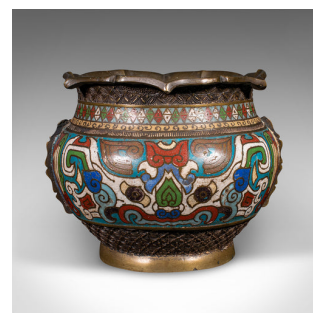

Antique Siamese Planter Bowl, Thai, Bronze, Cloisonne, Jardiniere Pot, Victorian

DESCRIPTION

Our Stock # 24842

This is an antique Siamese planter bowl. A Thai, bronze and cloisonné jardiniere pot, dating to the early Victorian period, circa 1850.

- <li class="p1">A treat of colour and cool tactility to this charming planter
-

- <li class="p1">Fascinating petal-form flared rim with a wide opening
-

This is an appealing antique Siamese planter bowl, with a delightfully decorative appeal and cool cloisonné over bronze finish. Delivered ready to display.

DIMENSIONS

- Max Width: 18.5cm (7.25")
- Max Depth: 18cm (7")
- Max Height: 15cm (6")

LIST PRICE

£1,195.00

Search [London Fine for #24842](#) , or scan the QR code for more photos and details

+44 (0) 207 1833 511