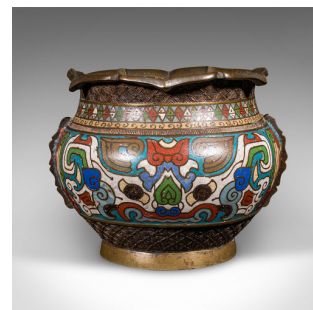

Antique Siamese Planter Bowl, Thai, Bronze, Cloisonne, Jardiniere Pot, Victorian

DESCRIPTION

Our Stock # 24842

This is an antique Siamese planter bowl. A Thai, bronze and cloisonné jardiniere pot, dating to the early Victorian period, circa 1850.

- <li class="p1">A treat of colour and cool tactility to this charming planter
-

- <li class="p1">Fascinating petal-form flared rim with a wide opening
-

This is an appealing antique Siamese planter bowl, with a delightfully decorative appeal and cool cloisonné over bronze finish. Delivered ready to display.

DIMENSIONS

- Max Width: 18.5cm (7.25")
- Max Depth: 18cm (7")
- Max Height: 15cm (6")

LIST PRICE

£1,195.00

Search [London Fine for #24842](#) , or scan the QR code for more photos and details

+44 (0) 207 1833 511