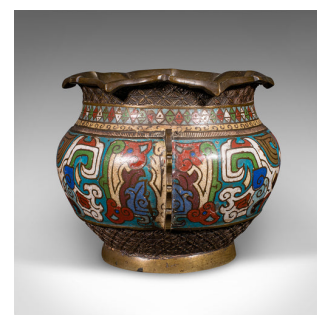

Antique Siamese Planter Bowl, Thai, Bronze, Cloisonne, Jardiniere Pot, Victorian

**DESCRIPTION**

Our Stock # 24842

This is an antique Siamese planter bowl. A Thai, bronze and cloisonné jardiniere pot, dating to the early Victorian period, circa 1850.

- A treat of colour and cool tactility to this charming planter
- Displays a desirable aged patina and in good original order
- Bronze form presents deep golden brown tonality throughout
- Chased engravings adorn the bronze ground with fine foliate detail
- Fascinating petal-form flared rim with a wide opening
- Eye-catching cloisonné to the fascia with a palette of green, red and blue hues
- Colourful flowerhead and cloud motif below a diamond pattern band
- Raised upon a shallow circular foot, with hand-painted characters to the base

This is an appealing antique Siamese planter bowl, with a delightfully decorative appeal and cool cloisonné over bronze finish. Delivered ready to display.

Search [London Fine for #24842](#) , or scan the QR code for more photos and details

**DIMENSIONS**

Max Width: 18.5cm (7.25")

Max Depth: 18cm (7")

Max Height: 15cm (6")

**LIST PRICE**

£1,195.00