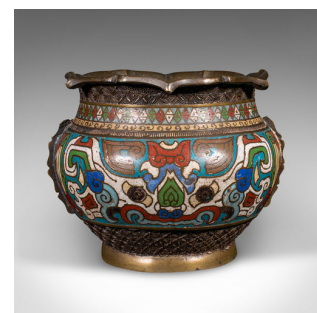

Antique Siamese Planter Bowl, Thai, Bronze, Cloisonne, Jardiniere Pot, Victorian

**DESCRIPTION**

Our Stock # 24842

This is an antique Siamese planter bowl. A Thai, bronze and cloisonné jardiniere pot, dating to the early Victorian period, circa 1850.

- A treat of colour and cool tactility to this charming planter
- Displays a desirable aged patina and in good original order
- Bronze form presents deep golden brown tonality throughout
- Chased engravings adorn the bronze ground with fine foliate detail
- Fascinating petal-form flared rim with a wide opening
- Eye-catching cloisonné to the fascia with a palette of green, red and blue hues
- Colourful flowerhead and cloud motif below a diamond pattern band
- Raised upon a shallow circular foot, with hand-painted characters to the base

This is an appealing antique Siamese planter bowl, with a delightfully decorative appeal and cool cloisonné over bronze finish. Delivered ready to display.

Search [London Fine for #24842](#) , or scan the QR code for more photos and details

**DIMENSIONS**

Max Width: 18.5cm (7.25")

Max Depth: 18cm (7")

Max Height: 15cm (6")

**LIST PRICE**

£1,195.00