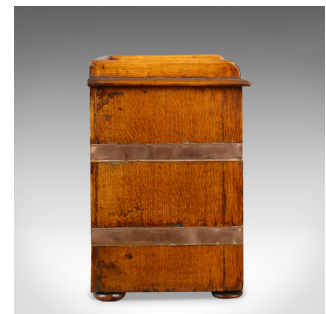

Antique Correspondence Cabinet, Scottish, Victorian, Oak, Specimen Chest
c.1850

DESCRIPTION

Our Stock # 18.5624

This is an antique correspondence cabinet, a Scottish, Victorian, oak specimen chest with stationery drawer dating to the mid 19th century, circa 1850.

- Delightful small chest of four drawers
- The oak glows with golden hues in a wax polished finish
- Standing upon shallow bun feet, banded in copper with copper shield cartouches
- A three-quarter gallery top displays well
- A suite of four drawers dressed with turned pulls
- The bottom drawer offering pen tray and ink well

A smashing little antique correspondence cabinet. Solid joints and construction, delivered waxed, polished and ready for the home.

Search [London Fine for #18.5624](#), or scan the QR code for more photos and details

DIMENSIONS

Max Width: 33cm (13")

Max Depth: 24cm (9.5")

Max Height: 36cm (14.25")