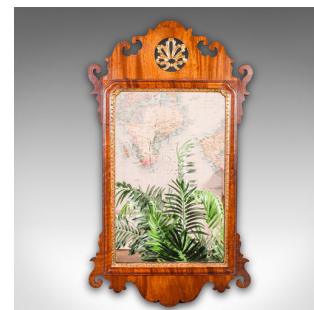

Antique Vanity Mirror, English, Reception Hall, Morning Room, Bedroom, Georgian

DESCRIPTION

Our Stock # 24848

This is an antique vanity mirror. An English, mahogany and glass hall, bedroom or morning room mirror, dating to the Georgian period, circa 1780.

- <li class="p1">Appealingly presented Georgian mirror, with a striking show frame
-

- <li class="p1">Upper and lower aprons express superb shape, with scrolled motif
-

This is a delightful antique vanity mirror, graced with super colour and fine Georgian craftsmanship. Delivered ready to display.

Search [London Fine for #24848](#) , or scan the QR code for more photos and details

DIMENSIONS

- Max Width: 40.5cm (16")
- Max Depth: 3.5cm (1.5")
- Max Height: 70.5cm (27.75")
- Mirror Plate Width: 26.5cm (10.5")
- Mirror Plate Height: 42cm (16.5")