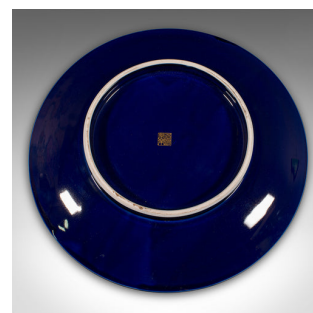

Large Vintage Pheasant Display Plate, Chinese, Lacquer Ceramic Charger, C.1980

DESCRIPTION

Our Stock # 24983

This is a vintage pheasant display plate. A Chinese, lacquer ceramic charger, dating to the late 20th century, circa 1980.

- <li class="p1">Superb decorative plate with a striking Oriental finish
- <li class="p1">Displaying a desirable aged patina and in good order
- <li class="p1">Deep cobalt blue lacquer ceramic presents a striking background
- <li class="p1">Presents a pair of golden pheasants amongst flowers in a palette of fine colours
- <li class="p1">Golden accents catch the light and contrast brilliantly against the blue ground

This is a striking vintage pheasant display plate, with a fascinating, vibrant appearance. Delivered ready to display.

Search [London Fine for #24983](#) , or scan the QR code for more photos and details

DIMENSIONS

- Max Width: 37.5cm (14.75")
- Max Depth: 37.5cm (14.75")
- Max Height: 5cm (2")

LIST PRICE

£495.00