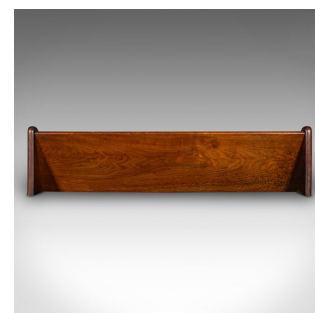

## Antique Large Volume Book Trough, English, Country House Library Rest, Victorian

### DESCRIPTION

Our Stock # 25016

This is an antique large volume book trough. An English, walnut country house library bookrest, dating to the Victorian period, circa 1880.

- <li class="p1">Superior proportion book rest, for keeping larger volumes at hand
- 

This is a delightful antique large volume book trough, with a generous proportion well suited to presenting reference books. Delivered ready for the home.

Search [London Fine for #25016](#) , or scan the QR code for more photos and details

### DIMENSIONS

- Max Width: 91cm (35.75")
- Max Depth: 26cm (10.25")
- Max Height: 22.5cm (8.75")
- Internal Width: 86.5cm (34")
- Internal Depth: 12cm (4.75")