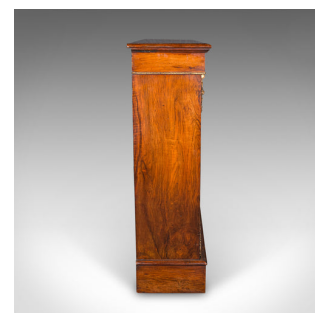

# Antique Twin Pier Cabinet, English, Walnut, Boxwood, Glazed Bookcase, Regency

## DESCRIPTION

Our Stock # 25017

This is an antique twin pier cabinet. An English, walnut and boxwood glazed bookcase, dating to the Regency period, circa 1820.

- Of superb appearance and craftsmanship, and graced with appealing detail
- Displays a desirable aged patina and in good order throughout
- Select walnut stocks present fine grain interest and warm caramel hues
- Quality glazing to each door, with a clear and bright appearance

- Boxwood inlay accentuates the upper apron and to the side of each door
- Ormolu mounts add brightwork to the upper and lower fascia
- Right hand door dressed with a shaped lock escutcheon – in working order, key present
- Small sliding latch to the edge of the left hand door for safe closing

Original velvet interior with a lightly time-worn appearance

Search [London Fine for #25017](#) , or scan the QR code for more photos and details