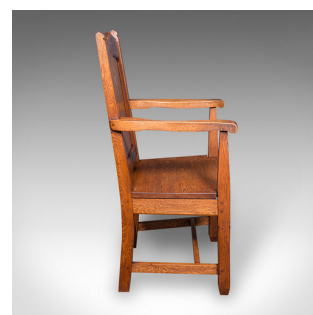

Antique Schoolmaster's Chair, English, Oak, Desk, Elbow, Seat, Edwardian, C.1910

DESCRIPTION

Our Stock # 25021

This is an antique schoolmaster's chair. An English, stout oak desk or elbow seat, dating to the Edwardian period, circa 1910.

- <li class="p1">Superb chair, of thick stocks and institutional appeal
-

- <li class="p1">Gently angled back rest, the crest rail between a pair of square cut finials
-

This is a fine antique schoolmaster's chair, with a bold appearance and graced with appealing colour. Solid joints and construction, delivered ready for the home or institution.

DIMENSIONS

- Max Width: 60cm (23.5")
- Max Depth: 51.5cm (20.25")
- Max Height: 109cm (43")
- Seat Width: 46.5cm (18.25")
- Seat Depth: 39.5cm (15.5")
- Seat Height: 46.5cm (18.25")

LIST PRICE

£895.00

Search [London Fine for #25021](#) , or scan the QR code for more photos and details