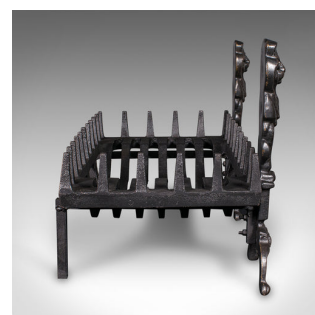

Vintage Fireplace Set, English, Cast Iron, Fire Basket, Andirons, Mid Century

DESCRIPTION

Our Stock # 24883

This is a vintage fireplace set. An English, cast iron fire basket with andirons, dating to the mid 20th century, circa 1940.

- <li class="p1">Appealingly traditional taste for the hearth
- <li class="p1">Displaying a desirable aged patina and in good order
- <li class="p1">Wide fire basket with a good, consistent graphite finish throughout
- <li class="p1">Pair of attractive fire dogs host the removable grate

- <li class="p1">The fire basket with a distinctive barbed tooth edge
- <li class="p1">Lion mask andirons present the big cat sitting proudly
- <li class="p1">Raised upon graceful cabriole feet with scroll motif
- <li class="p1">The basket resting upon the outstretched support arm with a square rear foot