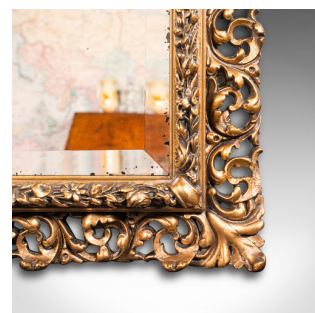

Vintage Wall Mirror, French, Giltwood, Hall, Lounge, Ornate, Mid Century, C.1950

**DESCRIPTION**

Our Stock # 24917

This is a vintage wall mirror. A French, giltwood hall or lounge mirror, dating to the mid 20th century, circa 1950.

- <li class="p1">Delightfully ornate frame with an attractive bevelled plate
- 

This is a charming vintage wall mirror, with a superb frame and bright reflection. Delivered ready to display.

Search [London Fine for #24917](#) , or scan the QR code for more photos and details

**DIMENSIONS**

- Max Width: 52.5cm (20.75")
- Max Depth: 4cm (1.5")
- Max Height: 65cm (25.5")
- Mirror Plate Width: 36cm (14.25")
- Mirror Plate Height: 49cm (19.25")

**LIST PRICE**

£795.00