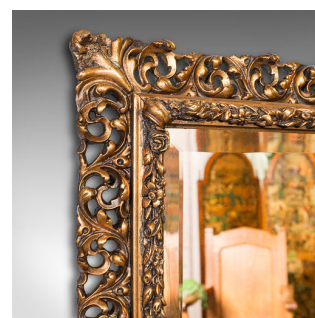

Vintage Wall Mirror, French, Giltwood, Hall, Lounge, Ornate, Mid Century, C.1950

**DESCRIPTION**

Our Stock # 24917

This is a vintage wall mirror. A French, giltwood hall or lounge mirror, dating to the mid 20th century, circa 1950.

- <li class="p1">Delightfully ornate frame with an attractive bevelled plate
- 

This is a charming vintage wall mirror, with a superb frame and bright reflection. Delivered ready to display.

Search [London Fine for #24917](#) , or scan the QR code for more photos and details

**DIMENSIONS**

- Max Width: 52.5cm (20.75")
- Max Depth: 4cm (1.5")
- Max Height: 65cm (25.5")
- Mirror Plate Width: 36cm (14.25")
- Mirror Plate Height: 49cm (19.25")

**LIST PRICE**

£795.00