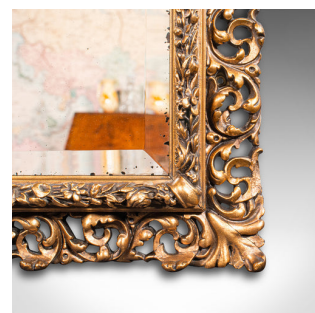

Vintage Wall Mirror, French, Giltwood, Hall, Lounge, Ornate, Mid Century, C.1950

DESCRIPTION

Our Stock # 24917

This is a vintage wall mirror. A French, giltwood hall or lounge mirror, dating to the mid 20th century, circa 1950.

- <li class="p1">Delightfully ornate frame with an attractive bevelled plate
- <li class="p1">Displays a desirable aged patina and in good original order
- <li class="p1">Lightly foxed mirror plate presents a fine appearance
- <li class="p1">Giltwood frame presents a deep golden tonality
- <li class="p1">Accentuated with pierced fretwork in scrolled leaf form
- <li class="p1">Can be mounted in portrait or landscape with brass hanging loops

This is a charming vintage wall mirror, with a superb frame and bright reflection. Delivered ready to display.

Search [London Fine for #24917](#) , or scan the QR code for more photos and details

DIMENSIONS

- Max Width: 52.5cm (20.75")
- Max Depth: 4cm (1.5")
- Max Height: 65cm (25.5")
- Mirror Plate Width: 36cm (14.25")
- Mirror Plate Height: 49cm (19.25")

LIST PRICE

£795.00