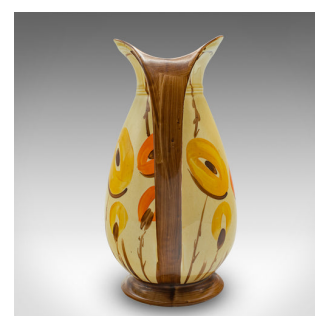

Vintage Art Deco Serving Ewer, English, Hand Painted Ceramic, Serving Jug, 1930

DESCRIPTION

Our Stock # 24051

This is a vintage Art Deco pouring ewer. An English, hand painted ceramic serving jug, dating to the early 20th century, circa 1930.

- <li class="p1">Fascinating foliate decor accentuates this charming ewer
-

This is a vibrant vintage Art Deco pouring ewer, with an attractive citrus appearance and fascinating form. Delivered ready to serve.

Search [London Fine for #24051](#) , or scan the QR code for more photos and details

DIMENSIONS

Max Width: 11.5cm (4.5")
Max Depth: 14cm (5.5")
Max Height: 21cm (8.25")

LIST PRICE

£275.00