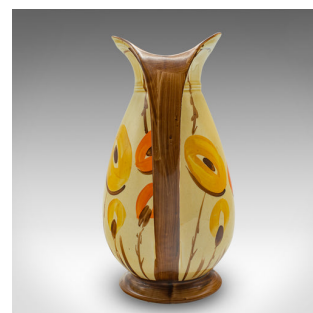

Vintage Art Deco Serving Ewer, English, Hand Painted Ceramic, Serving Jug, 1930

DESCRIPTION

Our Stock # 24051

This is a vintage Art Deco pouring ewer. An English, hand painted ceramic serving jug, dating to the early 20th century, circa 1930.

- Fascinating foliate decor accentuates this charming ewer
- Displaying a desirable aged patina and in good order
- Quality ceramic with baluster form and flared spout
- Hand painted in delightful citrus hues on a primrose yellow ground
- Maker's mark to base for Myott, Son & Co, with Hand Painted mark

This is a vibrant vintage Art Deco pouring ewer, with an attractive citrus appearance and fascinating form. Delivered ready to serve.

Search [London Fine for #24051](#) , or scan the QR code for more photos and details

DIMENSIONS

Max Width: 11.5cm (4.5")

Max Depth: 14cm (5.5")

Max Height: 21cm (8.25")

LIST PRICE

£275.00