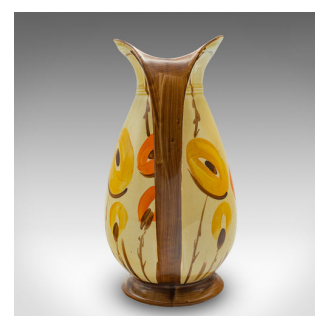

Vintage Art Deco Serving Ewer, English, Hand Painted Ceramic, Serving Jug, 1930

**DESCRIPTION**

Our Stock # 24051

This is a vintage Art Deco pouring ewer. An English, hand painted ceramic serving jug, dating to the early 20th century, circa 1930.

- <li class="p1">Fascinating foliate decor accentuates this charming ewer
- 

This is a vibrant vintage Art Deco pouring ewer, with an attractive citrus appearance and fascinating form. Delivered ready to serve.

Search [London Fine for #24051](#) , or scan the QR code for more photos and details

**DIMENSIONS**

Max Width: 11.5cm (4.5")  
Max Depth: 14cm (5.5")  
Max Height: 21cm (8.25")

**LIST PRICE**

£275.00