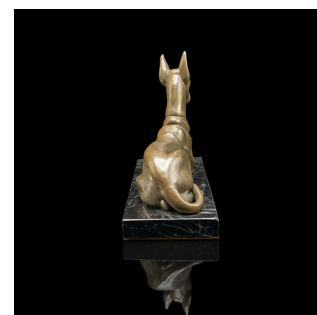

Vintage Great Dane Figure, English, Brass, Dog Statue, Marble, Art Deco, C.1930

**DESCRIPTION**

Our Stock # 25006

This is a vintage Great Dane figure. An English, brass dog statue on marble plinth, dating to the Art Deco period, circa 1930.

- <li class="p1">Charming character to this Art Deco period figure
- <li class="p1">Displays a desirable aged patina throughout
- <li class="p1">Brass form presents a cool, tactile finish
- <li class="p1">Deep golden hues contrast against the Belgian black marble plinth
- <li class="p1">Marble profusely accentuated with fascinating white striations

- <li class="p1">Presented in a recumbent position, with alert ears and crossed feet
- <li class="p1">The eyes represented by a pair of glass gems
- <li class="p1">Dressed to the base with a protective leather pad
- <li class="p1">Good weight in the hand at 2.9kg (6.39 lb)

Search [London Fine for #25006](#) , or scan the QR code for more photos and details

**DIMENSIONS**

- Max Width: 32cm (12.5")
- Max Depth: 10cm (4")
- Max Height: 18.5cm (7.25")

**LIST PRICE**

£845.00