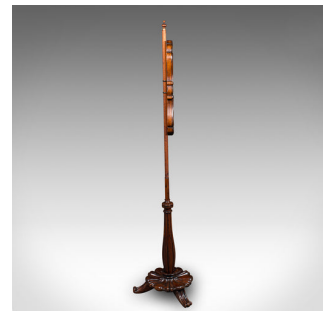

Antique Fireside Pole Screen, English, Needlepoint, Adjustable, William IV, 1835

DESCRIPTION

Our Stock # 25043

This is an antique fireside pole screen. An English, rosewood and needlepoint tapestry adjustable shield, dating to the William IV period, circa 1835.

<li class="p1">Excellent William IV craftsmanship, offering ideal decoration for the fireside

<li class="p1">Displaying a desirable aged patina and in good order

<li class="p1">Select stocks show fine grain interest and deep russet hues

<li class="p1">Quality needlepoint set within a shield-shaped frame

<li class="p1">Riser pole adorned with a small carved finial, set within a brass collar

<li class="p1">Distinctive frame, pinched to corners and centre with scroll shell relief

Search [London Fine for #25043](#) , or scan the QR code for more photos and details

DIMENSIONS

Max Width: 36cm (14.25")

Max Depth: 32cm (12.5")

Max Height: 153.5cm (60.5")

Adjustment Range: 83cm (32.75")

LIST PRICE