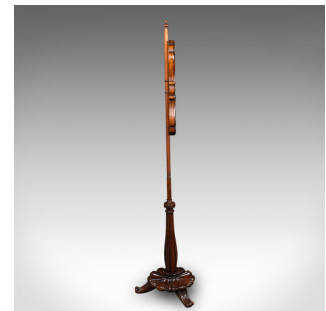

## Antique Fireside Pole Screen, English, Needlepoint, Adjustable, William IV, 1835

### DESCRIPTION

Our Stock # 25043

This is an antique fireside pole screen. An English, rosewood and needlepoint tapestry adjustable shield, dating to the William IV period, circa 1835.

<li class="p1">Excellent William IV craftsmanship, offering ideal decoration for the fireside

<li class="p1">Displaying a desirable aged patina and in good order

<li class="p1">Select stocks show fine grain interest and deep russet hues

<li class="p1">Quality needlepoint set within a shield-shaped frame

<li class="p1">Riser pole adorned with a small carved finial, set within a brass collar

<li class="p1">Distinctive frame, pinched to corners and centre with scroll shell relief

<li class="p1">Panel embroidered with a foliate bouquet, in subtle pastel hues