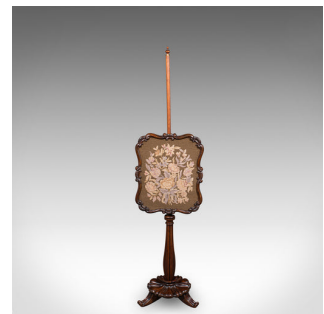

Antique Fireside Pole Screen, English, Needlepoint, Adjustable, William IV, 1835

DESCRIPTION

Our Stock # 25043

This is an antique fireside pole screen. An English, rosewood and needlepoint tapestry adjustable shield, dating to the William IV period, circa 1835.

<li class="p1">Quality needlepoint set within a shield-shaped frame

<li class="p1">Riser pole adorned with a small carved finial, set within a brass collar

<li class="p1">Distinctive frame, pinched to corners and centre with scroll shell relief

<li class="p1">Panel embroidered with a foliate bouquet, in subtle pastel hues

<li class="p1">Dressed to rear with light yellow silk cotton, accentuated with brocade trim

<li class="p1">Adjustable screen height, can be set within a range of 83cm (32.75")

Search [London Fine for #25043](#) , or scan the QR code for more photos and details

DIMENSIONS

Max Width: 36cm (14.25")

Max Depth: 32cm (12.5")

Max Height: 153.5cm (60.5")

Adjustment Range: 83cm (32.75")

LIST PRICE