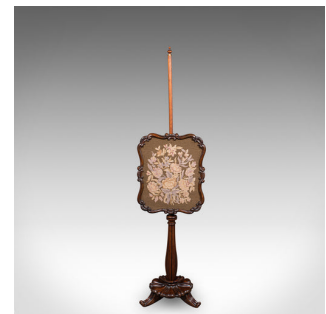

## Antique Fireside Pole Screen, English, Needlepoint, Adjustable, William IV, 1835

### DESCRIPTION

Our Stock # 25043

This is an antique fireside pole screen. An English, rosewood and needlepoint tapestry adjustable shield, dating to the William IV period, circa 1835.

<li class="p1">Excellent William IV craftsmanship, offering ideal decoration for the fireside

<li class="p1">Displaying a desirable aged patina and in good order

<li class="p1">Select stocks show fine grain interest and deep russet hues

<li class="p1">Quality needlepoint set within a shield-shaped frame

<li class="p1">Riser pole adorned with a small carved finial, set within a brass collar

<li class="p1">Distinctive frame, pinched to corners and centre with scroll shell relief

<li class="p1">Panel embroidered with a foliate bouquet, in subtle pastel hues