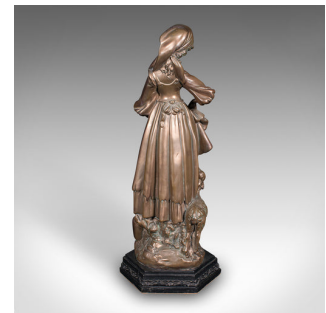

Tall Antique Female Figure, Austrian, Bronzed Plaster, Statue, Victorian, C.1900

DESCRIPTION

Our Stock # 25005

This is a tall antique female figure. An Austrian, bronzed plaster statue, dating to the late Victorian period, circa 1900.

- <li class="p1">Graceful milk maid figure, accompanied by an inquisitive lamb
- <li class="p1">Displays a desirable aged patina and in good order
- <li class="p1">Bronzed plaster from presents warm brown hues throughout
- <li class="p1">Substantial weight in the hand at 7.13kg (15.71 lb)

- <li class="p1">Dressed in a nicely detailed costume, with hair under a bonnet
- <li class="p1">Milk jug to her side, opposite the aforementioned lamb
- <li class="p1">Standing upon a hexagonal base, with protective leather cushion pad

This is a fascinating antique female figure, with lovely colour and nicely detailed throughout. Delivered ready to display.

Search [London Fine for #25005](#) , or scan the QR code for more photos and details