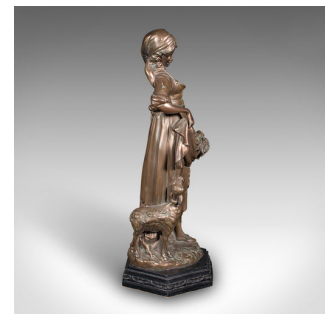

Tall Antique Female Figure, Austrian, Bronzed Plaster, Statue, Victorian, C.1900

DESCRIPTION

Our Stock # 25005

This is a tall antique female figure. An Austrian, bronzed plaster statue, dating to the late Victorian period, circa 1900.

- <li class="p1">Graceful milk maid figure, accompanied by an inquisitive lamb
- <li class="p1">Displays a desirable aged patina and in good order
- <li class="p1">Bronzed plaster from presents warm brown hues throughout
- <li class="p1">Substantial weight in the hand at 7.13kg (15.71 lb)

- <li class="p1">Dressed in a nicely detailed costume, with hair under a bonnet
- <li class="p1">Milk jug to her side, opposite the aforementioned lamb
- <li class="p1">Standing upon a hexagonal base, with protective leather cushion pad

This is a fascinating antique female figure, with lovely colour and nicely detailed throughout. Delivered ready to display.

Search [London Fine for #25005](#) , or scan the QR code for more photos and details