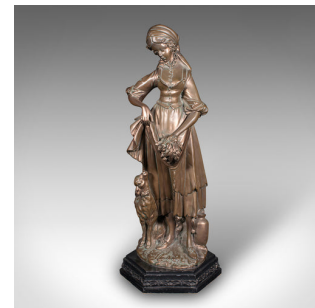

Tall Antique Female Figure, Austrian, Bronzed Plaster, Statue, Victorian, C.1900

**DESCRIPTION**

Our Stock # 25005

This is a tall antique female figure. An Austrian, bronzed plaster statue, dating to the late Victorian period, circa 1900.

- Graceful milk maid figure, accompanied by an inquisitive lamb
- Displays a desirable aged patina and in good order
- Bronzed plaster from presents warm brown hues throughout
- Substantial weight in the hand at 7.13kg (15.71 lb)
- Dressed in a nicely detailed costume, with hair under a bonnet
- Milk jug to her side, opposite the aforementioned lamb
- Standing upon a hexagonal base, with protective leather cushion pad

This is a fascinating antique female figure, with lovely colour and nicely detailed throughout. Delivered ready to display.

Search [London Fine for #25005](#) , or scan the QR code for more photos and details

**DIMENSIONS**

Max Width: 24cm (9.5")  
Max Depth: 21cm (8.25")  
Max Height: 57.5cm (22.75")

**LIST PRICE**

£895.00