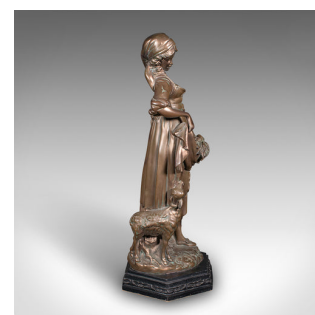

Tall Antique Female Figure, Austrian, Bronzed Plaster, Statue, Victorian, C.1900

**DESCRIPTION**

Our Stock # 25005

This is a tall antique female figure. An Austrian, bronzed plaster statue, dating to the late Victorian period, circa 1900.

- Graceful milk maid figure, accompanied by an inquisitive lamb
- Displays a desirable aged patina and in good order
- Bronzed plaster from presents warm brown hues throughout
- Substantial weight in the hand at 7.13kg (15.71 lb)
- Dressed in a nicely detailed costume, with hair under a bonnet
- Milk jug to her side, opposite the aforementioned lamb
- Standing upon a hexagonal base, with protective leather cushion pad

This is a fascinating antique female figure, with lovely colour and nicely detailed throughout. Delivered ready to display.

Search [London Fine for #25005](#) , or scan the QR code for more photos and details

**DIMENSIONS**

Max Width: 24cm (9.5")  
Max Depth: 21cm (8.25")  
Max Height: 57.5cm (22.75")

**LIST PRICE**

£895.00