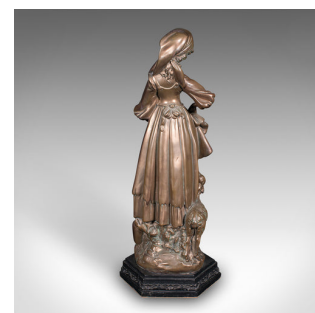

Tall Antique Female Figure, Austrian, Bronzed Plaster, Statue, Victorian, C.1900

**DESCRIPTION**

Our Stock # 25005

This is a tall antique female figure. An Austrian, bronzed plaster statue, dating to the late Victorian period, circa 1900.

- Graceful milk maid figure, accompanied by an inquisitive lamb
- Displays a desirable aged patina and in good order
- Bronzed plaster from presents warm brown hues throughout
- Substantial weight in the hand at 7.13kg (15.71 lb)
- Dressed in a nicely detailed costume, with hair under a bonnet
- Milk jug to her side, opposite the aforementioned lamb
- Standing upon a hexagonal base, with protective leather cushion pad

This is a fascinating antique female figure, with lovely colour and nicely detailed throughout. Delivered ready to display.

Search [London Fine for #25005](#) , or scan the QR code for more photos and details

**DIMENSIONS**

Max Width: 24cm (9.5")  
Max Depth: 21cm (8.25")  
Max Height: 57.5cm (22.75")

**LIST PRICE**

£895.00