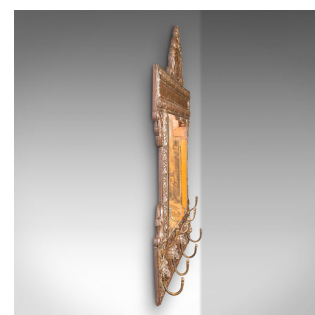

Antique Hallway Valet Mirror, Dutch, Brass, Reception, Wall, Edwardian, C.1910

DESCRIPTION

Our Stock # 24835

This is an antique hallway valet mirror. A Dutch, pressed brass reception wall mirror, dating to the Edwardian period, circa 1910.

- <li class="p1">Fascinating Dutch example with a suite of useful coat and hat hooks
- <li class="p1">Displays a desirable aged patina and in good original order
- <li class="p1">Pressed brass fascia with a lightly time worn appearance
- <li class="p1">Fine bevelled mirror plate with minimal foxing

- <li class="p1">Scroll motif surmount with an oval town scene from the Low Countries
- <li class="p1">Mirror frame with ornate chased patterns and scrolled brackets
- <li class="p1">Quartet of hooks with coat and hat rests against lion head masks
- <li class="p1">Dressed with a pair of brass mounting loops for ease of hanging

DIMENSIONS

- Max Width: 62.5cm (24.5")
- Max Depth: 6cm (2.25")
- Max Height: 67cm (26.5")
- Mirror Plate Width: 39.5cm (15.5")
- Mirror Plate Height: 29.5cm (11.5")

LIST PRICE

£795.00