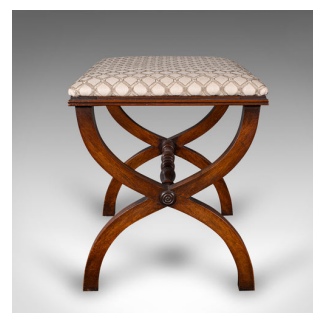

Vintage Regency Revival Footstool, English, Beech, Fireside, Bedroom Stool

DESCRIPTION

Our Stock # 25075

This is a vintage Regency revival footstool. An English, beech upholstered fireside or bedroom stool, dating to the late 20th century, circa 1980.

- Pleasingly presented revival piece, with striking style and form
- Displays a desirable aged patina and in good order
- Beech frame presents fine grain interest and rich caramel hues
- Quality professional reupholstering to the cushion
- Cream cotton ground with an embroidered diamond link pattern
- Standing upon a delightful X-frame with serpentine legs and turned stretcher

This is a striking vintage Regency revival footstool, being a tasteful accoutrement to any lounge or bedroom. Solid joints and construction, delivered ready for the home.

Search [London Fine for #25075](#) , or scan the QR code for more photos and details

DIMENSIONS

Max Width: 57cm (22.5")
Max Depth: 41.5cm (16.25")
Max Height: 48.5cm (19")

LIST PRICE

£795.00