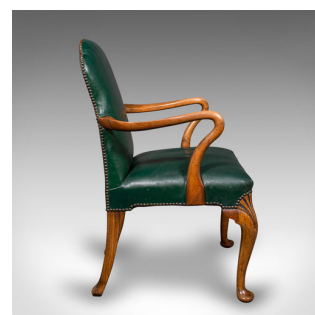

Antique Clerk's Desk Chair, English, Beech, Leather, Elbow Seat, Home, Office

**DESCRIPTION**

Our Stock # 25003  
This is an antique clerk's desk chair. An English, beech and leather elbow seat, dating to the early 20th century, circa 1920.

- <li class="p1">Appealing example, with a tasteful office aesthetic and great colour
- 

- <li class="p1">Amply cushioned in the traditional manner, for a fine seat
- 

- <li class="p1">Serpentine arms enclose the seat, with swept supports
- 

Search [London Fine for #25003](#) , or scan the QR code for more photos and details

**DIMENSIONS**

- Max Width: 60.5cm (23.75")
- Max Depth: 59cm (23.25")
- Max Height: 92.5cm (36.5")
- Seat Width: 47cm (18.5")
- Seat Depth: 42cm (16.5")
- Seat Height: 48cm (19")