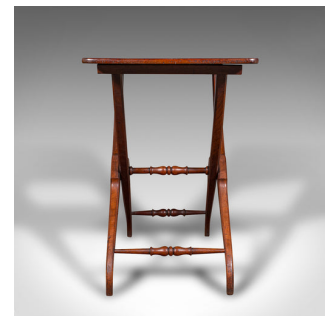

Antique Garden Tending Table, English, Folding, Hobby, Occasional, Victorian

DESCRIPTION

Our Stock # 25059

This is an antique garden tending table. An English, mahogany folding hobby or occasional table, dating to the Victorian period, circa 1880.

- <li class="p1">Charming serving table for occasional garden use or guest refreshments
- <li class="p1">Displays a desirable aged patina and in good order
- <li class="p1">Select stocks present fine grain interest throughout
- <li class="p1">Accentuated with striking, rich caramel hues

- <li class="p1">Two piece top folds up upon brass hinges
- <li class="p1">Folds away into a free-standing form
- <li class="p1">Folding top usefully supported by a lower swing stay
- <li class="p1">Striking supports terminate in splayed legs
- <li class="p1">Turned stretcher rails unite the legs

Search [London Fine for #25059](#) , or scan the QR code for more photos and details

DIMENSIONS

- Max Width: 90cm (35.5")
- Max Depth: 48cm (19")
- Max Height: 76cm (30")
- Folded Width: 48cm (19")
- Folded Depth: 20cm (7.75")
- Folded Height: 111cm (43.75")