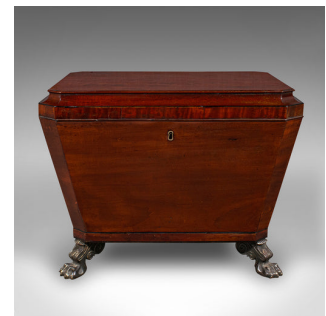

Antique Sarcophagus Cellarette, English, Wine Cooler, Storage Case, Georgian

DESCRIPTION

Our Stock # 25000

This is an antique sarcophagus cellarette. An English, mahogany wine cooler or storage case, dating to the Georgian period, circa 1780.

- <li class="p1">Exceptional Georgian cooler, set within striking casework
- <li class="p1">Displays a desirable aged patina and in good order
- <li class="p1">Select stocks present fine grain interest throughout
- <li class="p1">Graced with deep caramel hues, accentuated with ebonised stringing

<li class="p1">Sarcophagus form with plinth lid - ideal for use as a side table with convenient storage

<li class="p1">Opening to a natural rest, presenting the original lead cooler lining

<li class="p1">Fascia with inset brass-lined lock – key absent

DIMENSIONS

Max Width: 64.5cm (25.5")

Max Depth: 50cm (19.75")

Max Height: 49.5cm (19.5")

Internal Width: 52cm (20.5")

Internal Depth: 35cm (13.75")

Internal Height: 34cm (13.5")

LIST PRICE