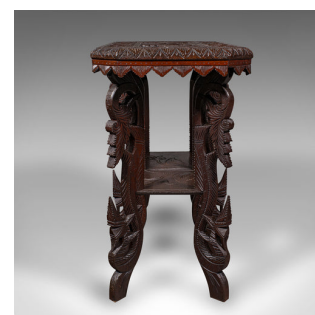

Antique Carved Side Table, Indian, Teak, Lamp, Side, Tray, Occasional, Victorian

DESCRIPTION

Our Stock # 25076

This is an antique carved side table. An Indian, teak lamp or tray table, dating to the late Victorian period, circa 1900.

- <li class="p1">Fascinating carved appearance with a distinctive form
-

- <li class="p1">Ornate scroll motif adorns the decorative top
-

This is a fascinating antique carved side table with superb decoration and distinctive form. Solid joints and construction, delivered ready for the home.

Search [London Fine for #25076](#) , or scan the QR code for more photos and details

DIMENSIONS

- Max Width: 66.5cm (26.25")
- Max Depth: 38cm (15")
- Max Height: 65.5cm (25.75")
- Under Tier Width: 45.5cm (18")
- Under Tier Depth: 20cm (7.75")
- Under Tier Height: 29cm (11.5")