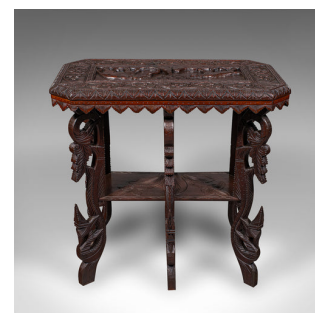

Antique Carved Side Table, Indian, Teak, Lamp, Side, Tray, Occasional, Victorian

DESCRIPTION

Our Stock # 25076

This is an antique carved side table. An Indian, teak lamp or tray table, dating to the late Victorian period, circa 1900.

- <li class="p1">Fascinating carved appearance with a distinctive form
-

- <li class="p1">Ornate scroll motif adorns the decorative top
-

This is a fascinating antique carved side table with superb decoration and distinctive form. Solid joints and construction, delivered ready for the home.

Search [London Fine for #25076](#) , or scan the QR code for more photos and details

DIMENSIONS

- Max Width: 66.5cm (26.25")
- Max Depth: 38cm (15")
- Max Height: 65.5cm (25.75")
- Under Tier Width: 45.5cm (18")
- Under Tier Depth: 20cm (7.75")
- Under Tier Height: 29cm (11.5")