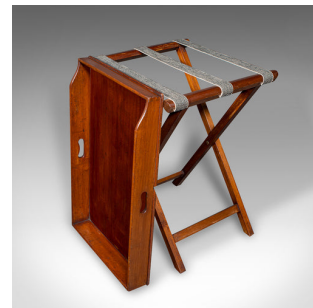

## Antique Butler's Stand, English, Serving Tray, Drinks Rest, Victorian, C.1860

### DESCRIPTION

Our Stock # 25046

This is an antique butler's stand. An English, mahogany serving tray and folding rest, dating to the mid Victorian period, circa 1860.

- Enhance your drinks party with this attractive serving stand
- Displaying a desirable aged patina and in good order
- Select stocks show fine grain interest throughout
- Rich caramel hues beam beneath a quality wax polish finish
- Generously sized, the serving tray replete with butler's grasps to each side
- Deep sides with a lowered end enables surefooted service
  - Distinctive X-stand with quality webbing, offers a comfortable serving height of 83.5cm (32.75")
  - The appealing stand folds for ease of movement and storage

This is a charming antique butler's stand, perfectly suited for serving your best spirits at a friendly gathering. Graceful craftsmanship and delightful figuring. Delivered ready to serve.

### DIMENSIONS

Max Width: 49.5cm (19.5")  
 Max Depth: 76cm (30")  
 Max Height: 83.5cm (32.75")  
 Tray Interior Width: 46.5cm (18.25")  
 Tray Interior Depth: 72cm (28.25")  
 Tray Interior Height: 8cm (3.25")