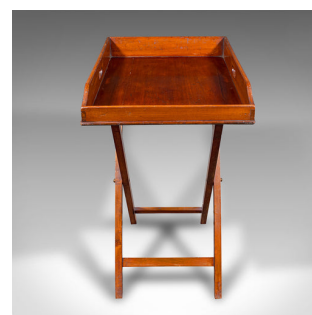

Antique Butler's Stand, English, Serving Tray, Drinks Rest, Victorian, C.1860

DESCRIPTION

Our Stock # 25046

This is an antique butler's stand. An English, mahogany serving tray and folding rest, dating to the mid Victorian period, circa 1860.

- <li class="p1">Enhance your drinks party with this attractive serving stand
- <li class="p1">Displaying a desirable aged patina and in good order
- <li class="p1">Select stocks show fine grain interest throughout
- <li class="p1">Rich caramel hues beam beneath a quality wax polish finish

- <li class="p1">Generously sized, the serving tray replete with butler's grasps to each side
- <li class="p1">Deep sides with a lowered end enables surefooted service
- <li class="p1">Distinctive X-stand with quality webbing, offers a comfortable serving height of 83.5cm (32.75")
- <li class="p1">The appealing stand folds for ease of movement and storage

This is a charming antique butler's stand, perfectly suited for serving your best spirits at a friendly gathering. Graceful craftsmanship and delightful figuring. Delivered ready to serve.

DIMENSIONS

- Max Width: 49.5cm (19.5")
- Max Depth: 76cm (30")
- Max Height: 83.5cm (32.75")
- Tray Interior Width: 46.5cm (18.25")
- Tray Interior Depth: 72cm (28.25")
- Tray Interior Height: 8cm (3.25")