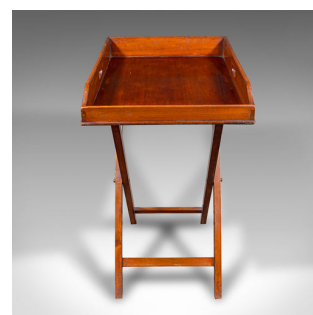

## Antique Butler's Stand, English, Serving Tray, Drinks Rest, Victorian, C.1860

### DESCRIPTION

Our Stock # 25046

This is an antique butler's stand. An English, mahogany serving tray and folding rest, dating to the mid Victorian period, circa 1860.

- Enhance your drinks party with this attractive serving stand
- Displaying a desirable aged patina and in good order
- Select stocks show fine grain interest throughout
- Rich caramel hues beam beneath a quality wax polish finish
- Generously sized, the serving tray replete with butler's grasps to each side
- Deep sides with a lowered end enables surefooted service
  - Distinctive X-stand with quality webbing, offers a comfortable serving height of 83.5cm (32.75")
  - The appealing stand folds for ease of movement and storage

This is a charming antique butler's stand, perfectly suited for serving your best spirits at a friendly gathering. Graceful craftsmanship and delightful figuring. Delivered ready to serve.

### DIMENSIONS

Max Width: 49.5cm (19.5")  
 Max Depth: 76cm (30")  
 Max Height: 83.5cm (32.75")  
 Tray Interior Width: 46.5cm (18.25")  
 Tray Interior Depth: 72cm (28.25")  
 Tray Interior Height: 8cm (3.25")