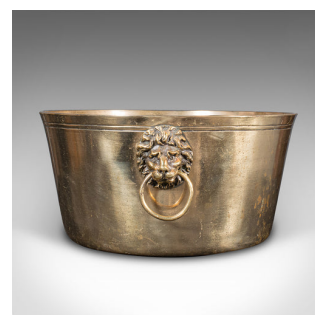

Antique Presentation Ice Pan, English, Bronze, Serving Cooler, Georgian, C.1800

DESCRIPTION

Our Stock # 24905

This is an antique presentation ice pan. An English, bronze serving cooler, dating to the Georgian period, circa 1800.

- Fascinating Georgian example with delightful polished appearance
- Displaying a desirable aged patina and good antique order
- Quality bronze gently polished to a golden brilliance
- Superb lion mask mounts host circular drop handles
- Good weight in the hand at a substantial 8.095kg (17.84 lb)

This is a fine antique presentation ice pan, with an attractive appearance and substantial feel in the hand. Delivered ready to display or serve.

Search [London Fine for #24905](#) , or scan the QR code for more photos and details