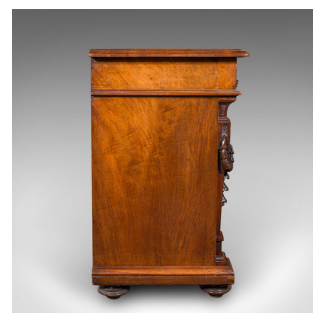

Antique Drawing Room Cabinet, French, Walnut, Buffet, Neoclassical, Victorian

DESCRIPTION

Our Stock # 25082

This is an antique drawing room cabinet. A French, burr walnut and chestnut buffet in Neoclassical taste, dating to the Victorian period, circa 1850.

- Exceptional provincial craftsmanship with a striking Neoclassical appearance

- Displays a desirable aged patina and in good order throughout

- Trio of quality timbers in Burr Walnut, Chestnut and Oak

- Each providing fine grain interest and rich caramel hues

- Stout Chestnut plinth top with wide tiered edge, ideal for display purposes

- Single, wide drawer across the apron with dual field panel fascia

- Opens with fascinating turned pendant drop handles set upon brass backplates

- Inset, brass lined lock – in working order and operated with the main cabinet key

- Cabinet doors with panel finish, intersected with a Corinthian column motif to centre

DIMENSIONS

Max Width: 105.5cm (41.5")