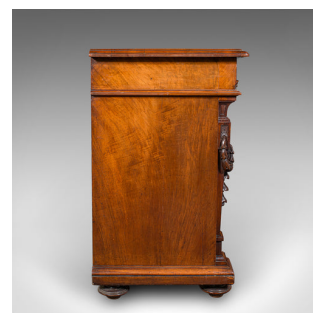

Antique Drawing Room Cabinet, French, Walnut, Buffet, Neoclassical, Victorian

DESCRIPTION

Our Stock # 25082

This is an antique drawing room cabinet. A French, burr walnut and chestnut buffet in Neoclassical taste, dating to the Victorian period, circa 1850.

- Exceptional provincial craftsmanship with a striking Neoclassical appearance

- Displays a desirable aged patina and in good order throughout

- Trio of quality timbers in Burr Walnut, Chestnut and Oak

- Each providing fine grain interest and rich caramel hues

- Stout Chestnut plinth top with wide tiered edge, ideal for display purposes

- Single, wide drawer across the apron with dual field panel fascia

- Opens with fascinating turned pendant drop handles set upon brass backplates

- Inset, brass lined lock – in working order and operated with the main cabinet key

- Cabinet doors with panel finish, intersected with a Corinthian column motif to centre

DIMENSIONS

- Max Width: 105.5cm (41.5")
- Max Depth: 52.5cm (20.75")
- Max Height: 88.5cm (34.75")
- Drawer Width: 76.5cm (30")
- Drawer Depth: 41cm (16.25")
- Drawer Height: 7.5cm (3")
- Cabinet Width: 92cm (36.25")
- Cabinet Depth: 36.5cm (14.25")
- Upper Shelf Height: 20cm (7.75")
- Lower Shelf Height: 37.5cm (14.75")