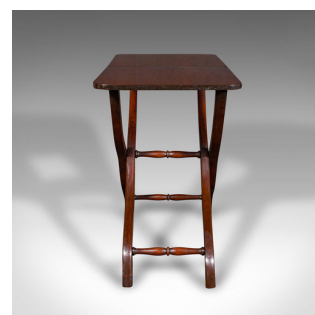

## Antique Garden Tending Table, English, Folding, Occasional, Hobby, Victorian

### DESCRIPTION

Our Stock # 25101

This is an antique garden tending table. An English, mahogany folding hobby or occasional table, dating to the Victorian period, circa 1880.

- Charming serving table for occasional garden use or guest refreshments
- Displaying a desirable aged patina and in good order
- Select stocks present fine grain interest throughout
- Accentuated with striking, deep caramel hues
- Two piece top folds upwards upon brass hinges
- Folding away into a free-standing form
- Two-piece top usefully supported by a lower swing stay
- Striking supports terminate in splayed legs
- Turned stretcher rails unite the legs

### DIMENSIONS

Max Width: 86.5cm (34")  
Max Depth: 42cm (16.5")  
Max Height: 68.5cm (27")  
Folded Width: 42cm (16.5")  
Folded Depth: 13cm (5")  
Folded Height: 106cm (41.75")