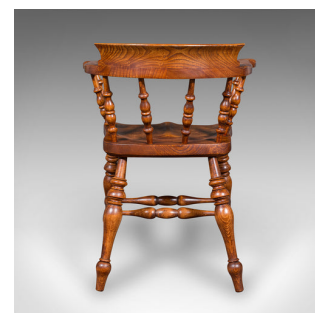

Antique Country House Captain's Chair, English Elm, Smoker's Bow Seat, Victorian

DESCRIPTION

Our Stock # 25109

This is an antique country house captain's chair. An English, elm smoker's bow or elbow seat, dating to the late Victorian period, circa 1900.

- <li class="p1">Superb country house appeal with the classic bow form
-

- <li class="p1">The upper rail crowned with a prominent arched and bowed back rest
-

Search [London Fine for #25109](#) , or scan the QR code for more photos and details

DIMENSIONS

- Max Width: 65cm (25.5")
- Max Depth: 53.5cm (21")
- Max Height: 77.5cm (30.5")
- Seat Width: 39.5cm (15.5")
- Seat Depth: 40cm (15.75")
- Seat Height: 49.5cm (19.5")

LIST PRICE

£895.00