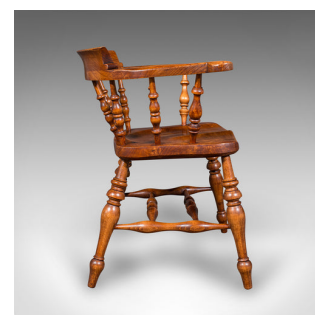

Antique Country House Captain's Chair, English Elm, Smoker's Bow Seat, Victorian

DESCRIPTION

Our Stock # 25109

This is an antique country house captain's chair. An English, elm smoker's bow or elbow seat, dating to the late Victorian period, circa 1900.

- <li class="p1">Superb country house appeal with the classic bow form
-

- <li class="p1">The upper rail crowned with a prominent arched and bowed back rest
-

Search [London Fine for #25109](#) , or scan the QR code for more photos and details

DIMENSIONS

- Max Width: 65cm (25.5")
- Max Depth: 53.5cm (21")
- Max Height: 77.5cm (30.5")
- Seat Width: 39.5cm (15.5")
- Seat Depth: 40cm (15.75")
- Seat Height: 49.5cm (19.5")

LIST PRICE

£895.00