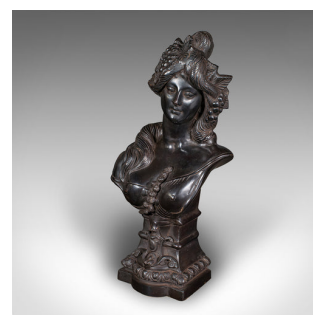

## Heavy Vintage Bohemian Female Bust, Continental, Bronze, After Art Nouveau, 1930

### DESCRIPTION

Our Stock # 25091

This is a vintage Bohemian female bust. A Continental, bronze figural statue in Art Nouveau taste, dating to the early 20th century, circa 1930.

- <li class="p1">Wonderful Art Nouveau revival bust, with superb detail
- 

This is a striking vintage Bohemian female bust, with an appealing Art Nouveau inspired form. Delivered ready to display.

Search [London Fine for #25091](#) , or scan the QR code for more photos and details

### DIMENSIONS

Max Width: 26.5cm (10.5")  
Max Depth: 17cm (6.75")  
Max Height: 55cm (21.75")