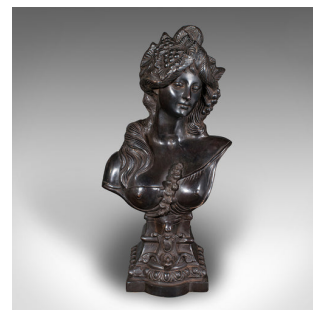

## Heavy Vintage Bohemian Female Bust, Continental, Bronze, After Art Nouveau, 1930

### DESCRIPTION

Our Stock # 25091

This is a vintage Bohemian female bust. A Continental, bronze figural statue in Art Nouveau taste, dating to the early 20th century, circa 1930.

- <li class="p1">Wonderful Art Nouveau revival bust, with superb detail
- 

This is a striking vintage Bohemian female bust, with an appealing Art Nouveau inspired form. Delivered ready to display.

Search [London Fine for #25091](#) , or scan the QR code for more photos and details