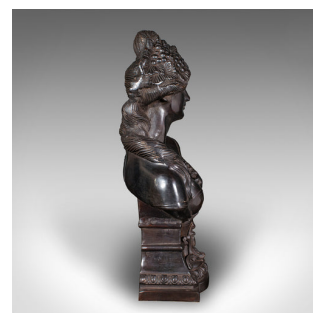

## Heavy Vintage Bohemian Female Bust, Continental, Bronze, After Art Nouveau, 1930

### DESCRIPTION

Our Stock # 25091

This is a vintage Bohemian female bust. A Continental, bronze figural statue in Art Nouveau taste, dating to the early 20th century, circa 1930.

- <li class="p1">Wonderful Art Nouveau revival bust, with superb detail
- 

This is a striking vintage Bohemian female bust, with an appealing Art Nouveau inspired form. Delivered ready to display.

Search [London Fine for #25091](#) , or scan the QR code for more photos and details

### DIMENSIONS

Max Width: 26.5cm (10.5")  
Max Depth: 17cm (6.75")  
Max Height: 55cm (21.75")