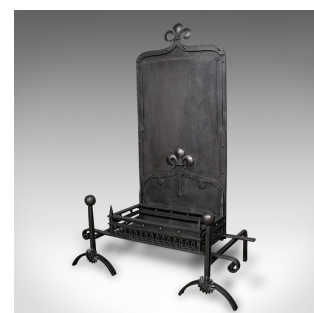

Antique Open Hearth Fireplace, English, Fire Basket, Andirons, Victorian, C.1900

DESCRIPTION

Our Stock # 25037

This is an antique open hearth fireplace. An English, cast iron high-back fire basket and a pair of andirons, dating to the late Victorian period, circa 1900.

- <li class="p1">Fascinating self contained fireplace set, with appealing Continental overtones
- <li class="p1">Displays a desirable aged patina and in good order throughout
- <li class="p1">Cast iron resplendent with a good, consistent graphite finish
- <li class="p1">Appealing Fleur de lys motif as a surmount and secondary relief upon the fire back
- <li class="p1">Integrated basket suitable for all fuel types including coal and kindling
- <li class="p1">Standing upon a pair of fire dogs with shaped foot and sun motif

This is a superb antique open hearth fireplace set, with a charming appearance. Ideal for the larger hearth or open plan space. Delivered ready for the home.

Search [London Fine for #25037](#) , or scan the QR code for more photos and details