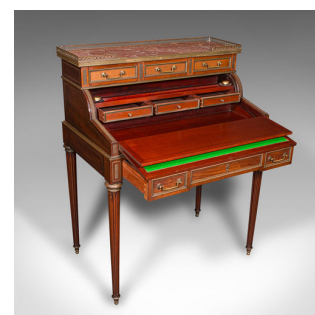

Antique Lady's Writing Desk, French, Marble, Roll Top Bureaux, Victorian, C.1850

DESCRIPTION

Our Stock # 25111
This is an antique lady's writing desk. A French, mahogany and marble roll top bureaux, dating to the Victorian period, circa 1850.

- <li class="p1">Striking craftsmanship, fine materials and a delightful form enhance this quality desk
- <li class="p1">Displays a desirable aged patina and in good order throughout
- <li class="p1">Select stocks present exceptional caramel hues and fine grain interest
- <li class="p1">Captivating, rouge marble display plinth with a three-quarter brass gallery
- <li class="p1">Trio of drawers to the upper section, of field panel finish and accessed by brass drop handles

- <li class="p1">Roll top tambour activated by opening the main drawer, redolent of Riesener's furniture a century earlier
- <li class="p1">Two-piece folding skiver rotates to rest upon the drawer edge with a brass protective rail
- <li class="p1">Brass lock escutcheon to fascia in ornate form, between a pair of drop handles – key absent
- <li class="p1">Dressed in a superb bright green baize, with a working height of 72cm

(28.25") at the middle
+44(0) 207 1853 511 provided beneath the upper half of the London Fine Ltd paper documents

DIMENSIONS

- Max Width: 78cm (30.75")
- Closed Depth: 50.5cm (20")
- Extended Depth: 68.5cm (27")
- Max Height: 101.5cm (40")
- Gallery Width: 78cm (30.75")
- Gallery Depth: 23.5cm (9.25")
- Skiver Width: 65cm (25.5")
- Skiver Depth: 34.5cm (13.5")