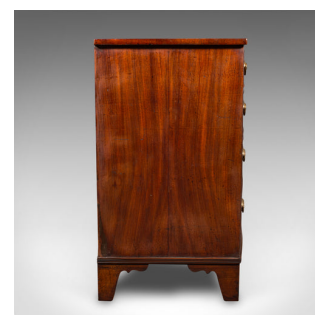

Antique Bow Front Tallboy, English, Chest of Drawers, Bedroom, Georgian, C.1780

**DESCRIPTION**

Our Stock # 25141

This is an antique bow front tallboy. An English, mahogany and brass chest of drawers, dating to the Georgian period, circa 1780.

- Delightful bow front chest of four long drawers with beautiful figuring
- Presenting a desirable aged patina and in good order
- Select stocks present fine grain interest, accentuated with ebonised stringing
- Rich caramel hues with warm highlights dance across the bowed form
- Four graduated drawers at heights of 10cm to 17.5cm (4" to 7")
  - Dressed with distinctive drop handles, with a 'human eye' motif to the oval backplates
- Inset brass-lined locks present on each fascia – untested, key absent
- Upper drawer with a trio of divisions for better organisation
- Standing upon a quartet of shaped bracket feet in the Sheraton manner

Search [London Fine for #25141](#) , or scan the QR code for more photos and details

**DIMENSIONS**

- Max Width: 114.5cm (45")
- Max Depth: 56.5cm (22.25")
- Max Height: 92.5cm (36.5")
- Drawer 1 Height: 10cm (4")
- Drawer 2 Height: 12.5cm (5")
- Drawer 3 Height: 15cm (6")
- Drawer 4 Height: 17.5cm (7")