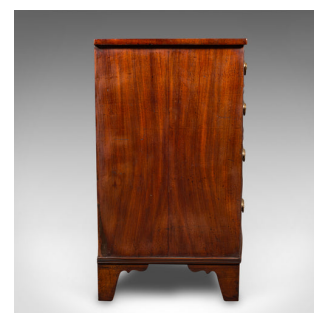

Antique Bow Front Tallboy, English, Chest of Drawers, Bedroom, Georgian, C.1780

**DESCRIPTION**

Our Stock # 25141

This is an antique bow front tallboy. An English, mahogany and brass chest of drawers, dating to the Georgian period, circa 1780.

- <li class="p1">Delightful bow front chest of four long drawers with beautiful figuring
- <li class="p1">Presenting a desirable aged patina and in good order
- <li class="p1">Select stocks present fine grain interest, accentuated with ebonised stringing
- <li class="p1">Rich caramel hues with warm highlights dance across the bowed form
- <li class="p1">Four graduated drawers at heights of 10cm to 17.5cm (4" to 7")
- <li class="p1">Dressed with distinctive drop handles, with a 'human eye' motif to the oval backplates
- <li class="p1">Inset brass-lined locks present on each fascia – untested, key absent
- <li class="p1">Upper drawer with a trio of divisions for better organisation
- <li class="p1">Standing upon a quartet of shaped bracket feet in the Sheraton manner

Search [London Fine for #25141](#) , or scan the QR code for more photos and details

**DIMENSIONS**

- Max Width: 114.5cm (45")
- Max Depth: 56.5cm (22.25")
- Max Height: 92.5cm (36.5")
- Drawer 1 Height: 10cm (4")
- Drawer 2 Height: 12.5cm (5")
- Drawer 3 Height: 15cm (6")
- Drawer 4 Height: 17.5cm (7")