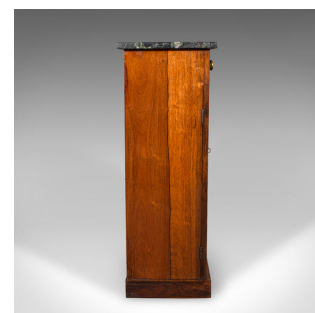

Antique Drawing Room Side Cabinet, English, Bookcase, Chiffonier, Regency, 1820

DESCRIPTION

Our Stock # 25142
This is an antique drawing room side cabinet. An English, rosewood and marble bookcase or chiffonier, dating to the Regency period, circa 1820.

- <li class="p1">Beautifully presented cabinet with a delightful appearance
- <li class="p1">Displays a desirable aged patina and in good order
- <li class="p1">Select stocks present fine grain interest throughout
- <li class="p1">Warm caramel hues dazzle beneath the quality green Belgian marble plinth

- <li class="p1">The tactile plinth shows superb vein detail and colour
- <li class="p1">Arranged as a wide upper drawer over a generous cabinet
- <li class="p1">Drawer dressed with circular brass pulls and lock escutcheon – key present
- <li class="p1">Striking linen fold covering to each cabinet door an attractive finish

- <li class="p1">Doors replete with brass oval escutcheons, with an inset lock to the right – second key present

DIMENSIONS

- Max Width: 98cm (38.5")
- Max Depth: 30.5cm (12")
- Max Height: 83.5cm (32.75")
- Shelf Width: 89cm (35")
- Shelf Depth: 23.5cm (9.25")
- Shelf Height: 31cm (12.25")