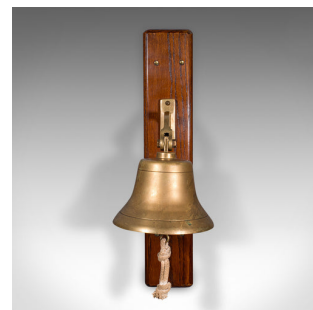

Antique School Bell, English, Oak, Brass, Wall Mounted, Dinner Chime, Edwardian

DESCRIPTION

Our Stock # 25176

This is an antique school bell. An English, oak and brass wall mounted dinner chime, dating to the Edwardian period, circa 1910.

- Raise the alarm or signal for dinner with this confident, charming bell
- Displays a desirable aged patina and in good order throughout
- Select oak plinth presents fine grain interest and rich caramel hues
- Generously sized brass bell, suspended from a stout brass bracket arm
- Ball clapper with knotted rope handle strikes the bell interior with a prominent tone

This is a superb antique school bell, with a loud tone and appealing Edwardian taste. Delivered ready to mount.

Search [London Fine for #25176](#) , or scan the QR code for more photos and details

DIMENSIONS

- Max Width: 20cm (7.75")
- Max Depth: 23cm (9")
- Max Height: 59cm (23.25")
- Mounting Plinth Width: 11cm (4.25")
- Mounting Plinth Height: 59cm (23.25")

LIST PRICE

£895.00