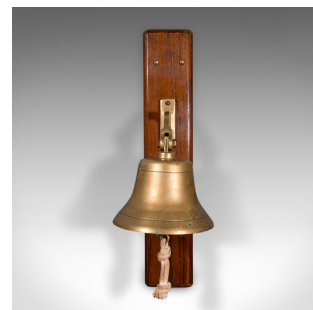

Antique School Bell, English, Oak, Brass, Wall Mounted, Dinner Chime, Edwardian

DESCRIPTION

Our Stock # 25176

This is an antique school bell. An English, oak and brass wall mounted dinner chime, dating to the Edwardian period, circa 1910.

- <li class="p1">Raise the alarm or signal for dinner with this confident, charming bell
-

This is a superb antique school bell, with a loud tone and appealing Edwardian taste. Delivered ready to mount.

Search [London Fine for #25176](#) , or scan the QR code for more photos and details

DIMENSIONS

- Max Width: 20cm (7.75")
- Max Depth: 23cm (9")
- Max Height: 59cm (23.25")
- Mounting Plinth Width: 11cm (4.25")
- Mounting Plinth Height: 59cm (23.25")