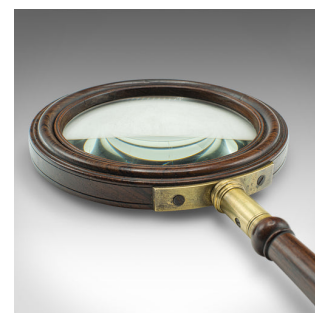

Large Antique Cartographer's Magnifying Glass, English, Library, Optic, Georgian

DESCRIPTION

Our Stock # 25193

This is a large antique cartographer's magnifying glass. An English, rosewood library magnifier, dating to the Georgian period, circa 1800.

- <li class="p1">Exceptional Georgian example with a large, bright optic
- <li class="p1">Displays a desirable aged patina and in good original order
- <li class="p1">Quality frame presents fine grain interest throughout
- <li class="p1">Brass mount with rich golden hues
- <li class="p1">Generous magnification and focus distance

This is a delightful antique cartographer's magnifying glass, with superb proportion and quality magnification of small details. Delivered ready to enjoy.

Search [London Fine for #25193](#) , or scan the QR code for more photos and details

DIMENSIONS

- Max Width: 15.5cm (6")
- Max Depth: 2.5cm (1")
- Max Length: 33.5cm (13.25")
- Glass Diameter: 11.5cm (4.5")

LIST PRICE

£985.00