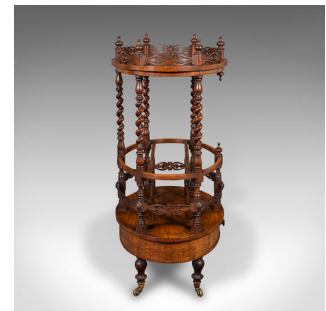

Antique Cocktail Service Stand, English, Walnut, Canterbury, Whatnot, Victorian

DESCRIPTION

Our Stock # 25202

This is an antique cocktail service stand. An English, walnut Canterbury or whatnot, dating to the early Victorian period, circa 1840.

- Exceptional drawing room appeal, with striking decorative craftsmanship
- Displaying a desirable aged patina and in very good order
- Quality walnut stocks present superb grain interest
- Graced with rich caramel hues throughout
- Gallery top enclosed with attractive pierced fretwork
- Oval form with dashing barley twist supports
- Generous bottle rack within, ideal storage for multiple wines and spirits
- Small drawer to the base, with room for bottle openers and other accessories
- Riding smoothly upon a quartet of brass castors beneath short turned legs

Search [London Fine for #25202](#) , or scan the [QR code](#) for more photos and details

DIMENSIONS

Max Width: 60.5cm (23.75")

Max Depth: 45.5cm (18")

Max Height: 101cm (39.75")