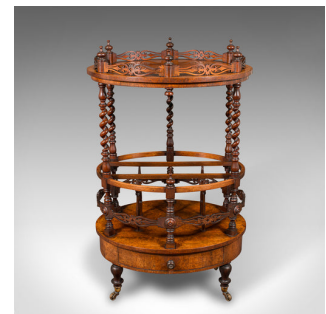

Antique Cocktail Service Stand, English, Walnut, Canterbury, Whatnot, Victorian

DESCRIPTION

Our Stock # 25202

This is an antique cocktail service stand. An English, walnut Canterbury or whatnot, dating to the early Victorian period, circa 1840.

- Exceptional drawing room appeal, with striking decorative craftsmanship
- Displaying a desirable aged patina and in very good order
- Quality walnut stocks present superb grain interest
- Graced with rich caramel hues throughout
- Gallery top enclosed with attractive pierced fretwork
- Oval form with dashing barley twist supports
- Generous bottle rack within, ideal storage for multiple wines and spirits
- Small drawer to the base, with room for bottle openers and other accessories
- Riding smoothly upon a quartet of brass castors beneath short turned legs

Search [London Fine for #25202](#) , or scan the [QR code](#) for more photos and details

DIMENSIONS

Max Width: 60.5cm (23.75")

Max Depth: 45.5cm (18")

Max Height: 101cm (39.75")