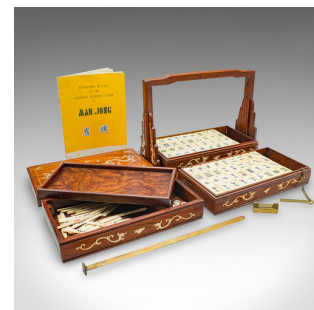

Vintage Mahjong Case, Chinese, Gaming Set, Locking Form, Mid Century, Circa 1950

DESCRIPTION

Our Stock # 25198

This is a vintage Mahjong case. A Chinese, mahogany and celluloid gaming set, dating to the mid 20th century, circa 1950.

- <li class="p1">Fascinating locking case, redolent of a decanter Tantalus
- <li class="p1">Displays a desirable aged patina and in good order
- <li class="p1">Quality mahogany presents fine grain interest throughout
- <li class="p1">Graced with rich caramel hues beneath a wax polish finish

- <li class="p1">Secure the case with a brass slide lock, with through bar and key on chain
- <li class="p1">Arranged in three main sections with a decorative top cover
- <li class="p1">Lid accentuated with duelling dragon motif in celluloid inlay

DIMENSIONS

Max Width: 25cm (9.75")

Max Depth: 15cm (6")

Max Height: 18.5cm (7.25")

LIST PRICE

£1,495.00