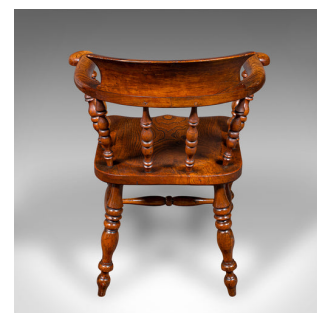

## Antique Country House Smoker's Bow, English, Captain's Chair, Seat, Victorian

### DESCRIPTION

Our Stock # 25182

This is an antique country house smoker's bow. An English, elm captain's chair or elbow seat, dating to the Victorian period, circa 1870.

- <li class="p1">Traditional country house appeal, in the classic bow form
- 

- <li class="p1">The upper rail crowned with a prominent bowed back rest
- 

Search [London Fine for #25182](#) , or scan the QR code for more photos and details

### DIMENSIONS

- Max Width: 64cm (25.25")
- Max Depth: 47cm (18.5")
- Max Height: 80cm (31.5")
- Seat Width: 42cm (16.5")
- Seat Depth: 39cm (15.25")
- Seat Height: 44cm (17.25")