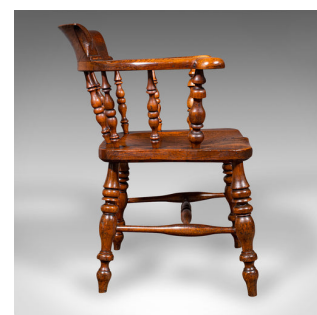

## Antique Country House Smoker's Bow, English, Captain's Chair, Seat, Victorian

### DESCRIPTION

Our Stock # 25182

This is an antique country house smoker's bow. An English, elm captain's chair or elbow seat, dating to the Victorian period, circa 1870.

- <li class="p1">Traditional country house appeal, in the classic bow form
- 

- <li class="p1">The upper rail crowned with a prominent bowed back rest
- 

Search [London Fine for #25182](#) , or scan the QR code for more photos and details