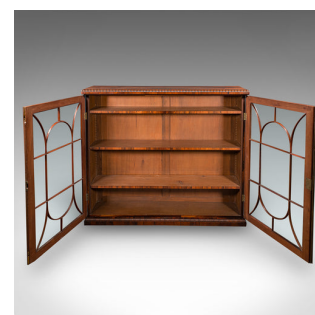

Antique Astragal Glazed Drawing Room Bookcase, English, Display Cabinet, Regency

DESCRIPTION

Our Stock # 25204

This is an antique astragal glazed drawing room bookcase. An English, rosewood and brass display cabinet, dating to the Regency period, circa 1820.

- <li class="p1">Exceptional example, graced with wonderful figuring and colour
-

<li class="p1">Rolled crown detail accentuates the edges of the display top and lower apron

<li class="p1">Thirteen panel astragal glazed doors present a clear, bright view within

<li class="p1">Inset lock to the right hand door – in working order, key present

<li class="p1">Trio of adjustable shelves, easily arranged or removed to preference

<li class="p1">Shelves arranged in the pictures at a height of 14cm to 33cm respectively

Search [London Fine for #25204](#) , or scan the QR code for more photos and details

DIMENSIONS

- Max Width: 143.5cm (56.5")
- Max Depth: 33.5cm (13.25")
- Max Height: 124cm (48.75")
- Shelf Width: 124cm (48.75")
- Shelf Depth: 26cm (10.25")