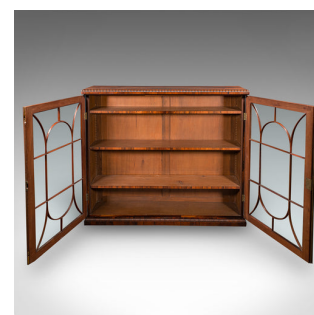

Antique Astragal Glazed Drawing Room Bookcase, English, Display Cabinet, Regency

DESCRIPTION

Our Stock # 25204

This is an antique astragal glazed drawing room bookcase. An English, rosewood and brass display cabinet, dating to the Regency period, circa 1820.

- Exceptional example, graced with wonderful figuring and colour
- Displaying a desirable aged patina and in good order
- Select stocks present striking grain interest throughout
- Presented in dashing caramel hues beneath a wax polish finish
- Rolled crown detail accentuates the edges of the display top and lower apron
- Thirteen panel astragal glazed doors present a clear, bright view within
- Inset lock to the right hand door – in working order, key present
- Trio of adjustable shelves, easily arranged or removed to preference
- Shelves arranged in the pictures at a height of 14cm to 33cm respectively

Search [London Fine for #25204](#) , or scan the QR code for more photos and details

DIMENSIONS

Max Width: 143.5cm (56.5")
 Max Depth: 33.5cm (13.25")
 Max Height: 124cm (48.75")
 Shelf Width: 124cm (48.75")
 Shelf Depth: 26cm (10.25")