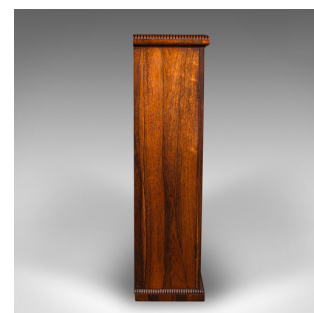

Antique Astragal Glazed Drawing Room Bookcase, English, Display Cabinet, Regency

DESCRIPTION

Our Stock # 25204

This is an antique astragal glazed drawing room bookcase. An English, rosewood and brass display cabinet, dating to the Regency period, circa 1820.

- Exceptional example, graced with wonderful figuring and colour
- Displaying a desirable aged patina and in good order
- Select stocks present striking grain interest throughout
- Presented in dashing caramel hues beneath a wax polish finish
- Rolled crown detail accentuates the edges of the display top and lower apron
- Thirteen panel astragal glazed doors present a clear, bright view within
- Inset lock to the right hand door – in working order, key present
- Trio of adjustable shelves, easily arranged or removed to preference
- Shelves arranged in the pictures at a height of 14cm to 33cm respectively

Search [London Fine for #25204](#) , or scan the QR code for more photos and details

DIMENSIONS

Max Width: 143.5cm (56.5")
 Max Depth: 33.5cm (13.25")
 Max Height: 124cm (48.75")
 Shelf Width: 124cm (48.75")
 Shelf Depth: 26cm (10.25")