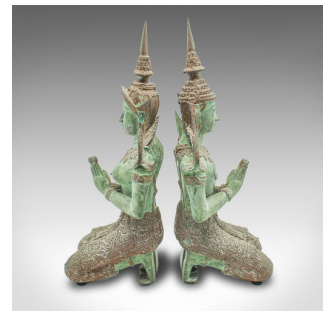

Pair Of Vintage Decorative Prayer Figures, Bronze Thai Deity, Bookends, Art Deco

DESCRIPTION

Our Stock # 25220
This is a pair of vintage decorative prayer figures. An Oriental, gilt bronze cast iron statue of two kneeling Thai deities, dating to the late Art Deco period, circa 1940.

- <li class="p1">Appealingly detailed figures, with great colour
- <li class="p1">Displaying a desirable aged patina and in original order
- <li class="p1">Lightly weathered gilt bronze cast iron shows an appealing verdigris palette
- <li class="p1">Ornate costume details accentuated with dashing gilt finish

- <li class="p1">Ideal for large volume bookends, with a male and female deity
- <li class="p1">Kneeling in prayer, with a sense of overall calm and contentment
- <li class="p1">Each finished with protective pads to the base
- <li class="p1">Reassuring weight in the hand of 4.21kg and 3.85kg respectively (9.28 lb, 8.48 lb)

This is a fascinating pair of vintage decorative prayer figures, graced with delightful verdigris weathering and bright golden hues. Superb proportion and weight, ideal for use as large volume bookends. Delivered ready to display.