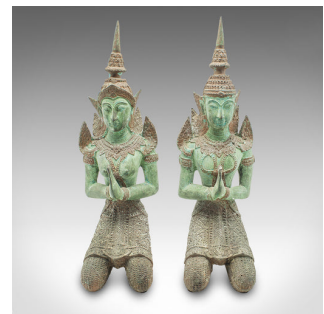

Pair Of Vintage Decorative Prayer Figures, Bronze Thai Deity, Bookends, Art Deco

DESCRIPTION

Our Stock # 25220
This is a pair of vintage decorative prayer figures. An Oriental, gilt bronze cast iron statue of two kneeling Thai deities, dating to the late Art Deco period, circa 1940.

- <li class="p1">Appealingly detailed figures, with great colour
- <li class="p1">Displaying a desirable aged patina and in original order
- <li class="p1">Lightly weathered gilt bronze cast iron shows an appealing verdigris palette
- <li class="p1">Ornate costume details accentuated with dashing gilt finish

- <li class="p1">Ideal for large volume bookends, with a male and female deity
- <li class="p1">Kneeling in prayer, with a sense of overall calm and contentment
- <li class="p1">Each finished with protective pads to the base
- <li class="p1">Reassuring weight in the hand of 4.21kg and 3.85kg respectively (9.28 lb, 8.48 lb)

This is a fascinating pair of vintage decorative prayer figures, graced with delightful verdigris weathering and bright golden hues. Superb proportion and weight, ideal for use as large volume bookends. Delivered ready to display.